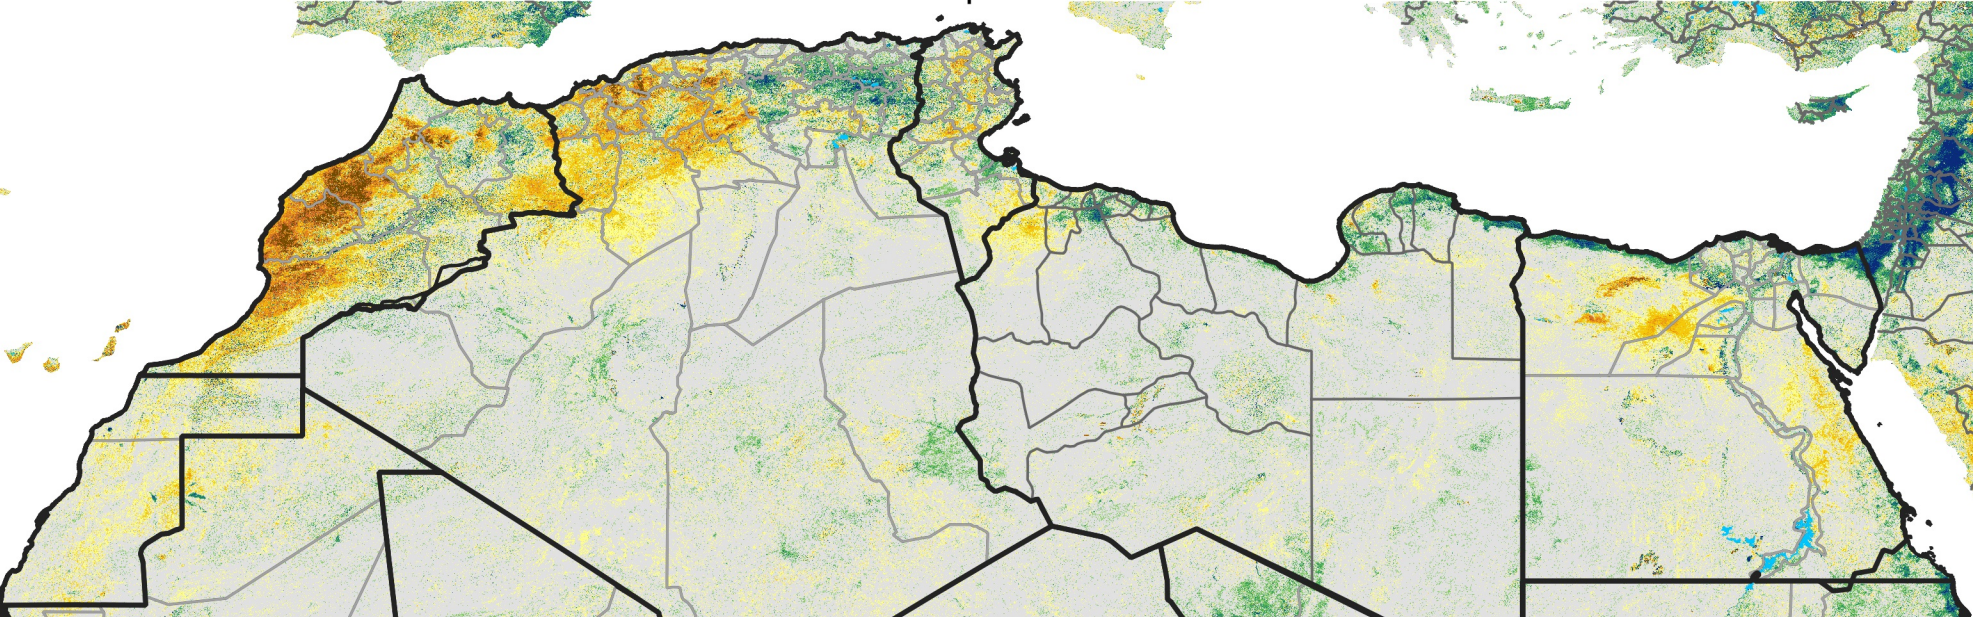

North Africa Percent of Mean NDVI

2020 / Mean (2012 - 2021)
Period 22 / Apr 11 - 20, 2020

Percent of Normal