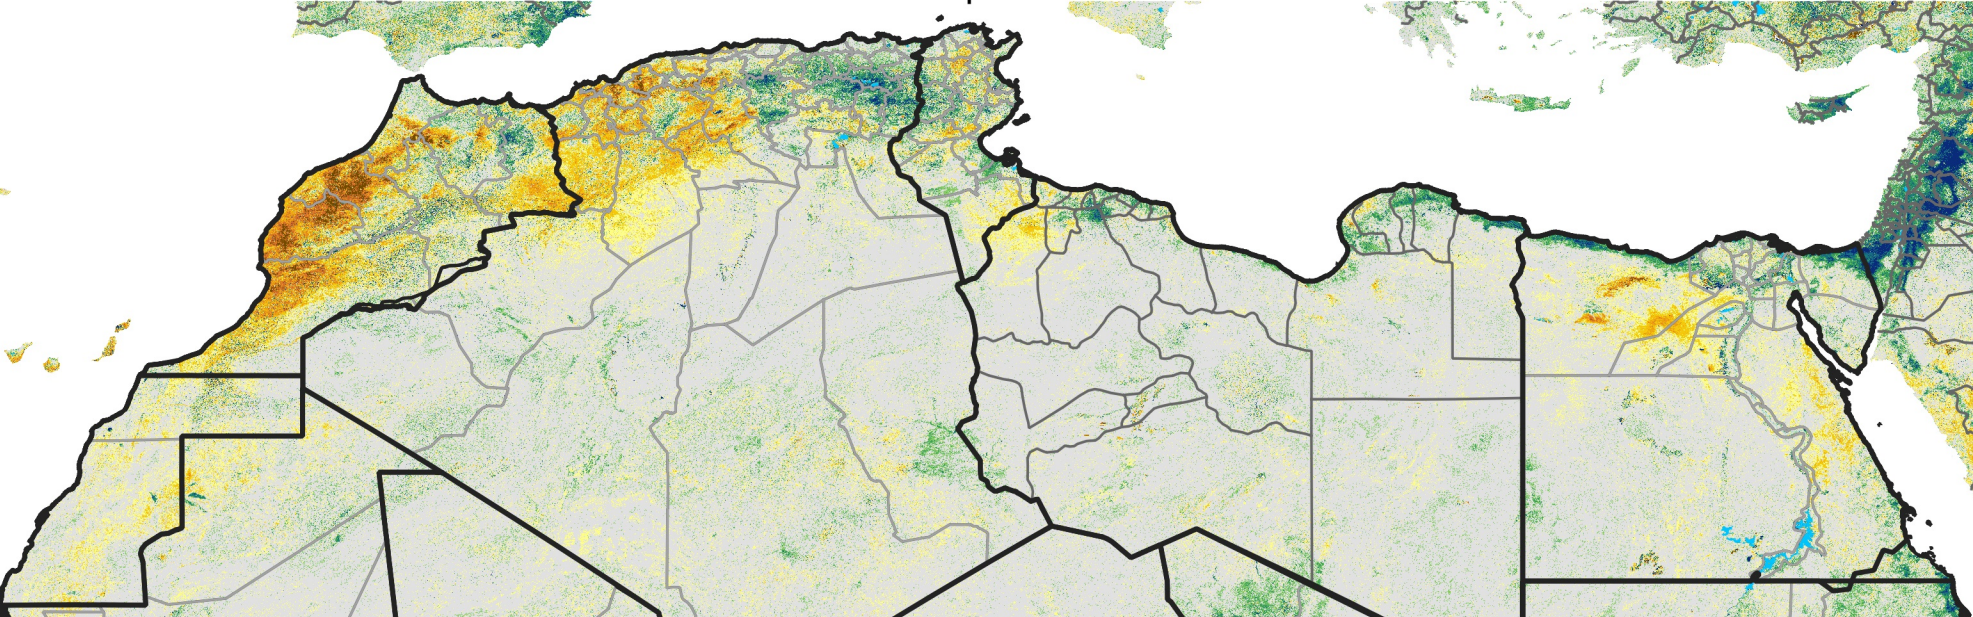

North Africa Percent of Mean NDVI

2020 / Mean (2012 - 2021)
Period 23 / Apr 16 - 25, 2020

Percent of Normal