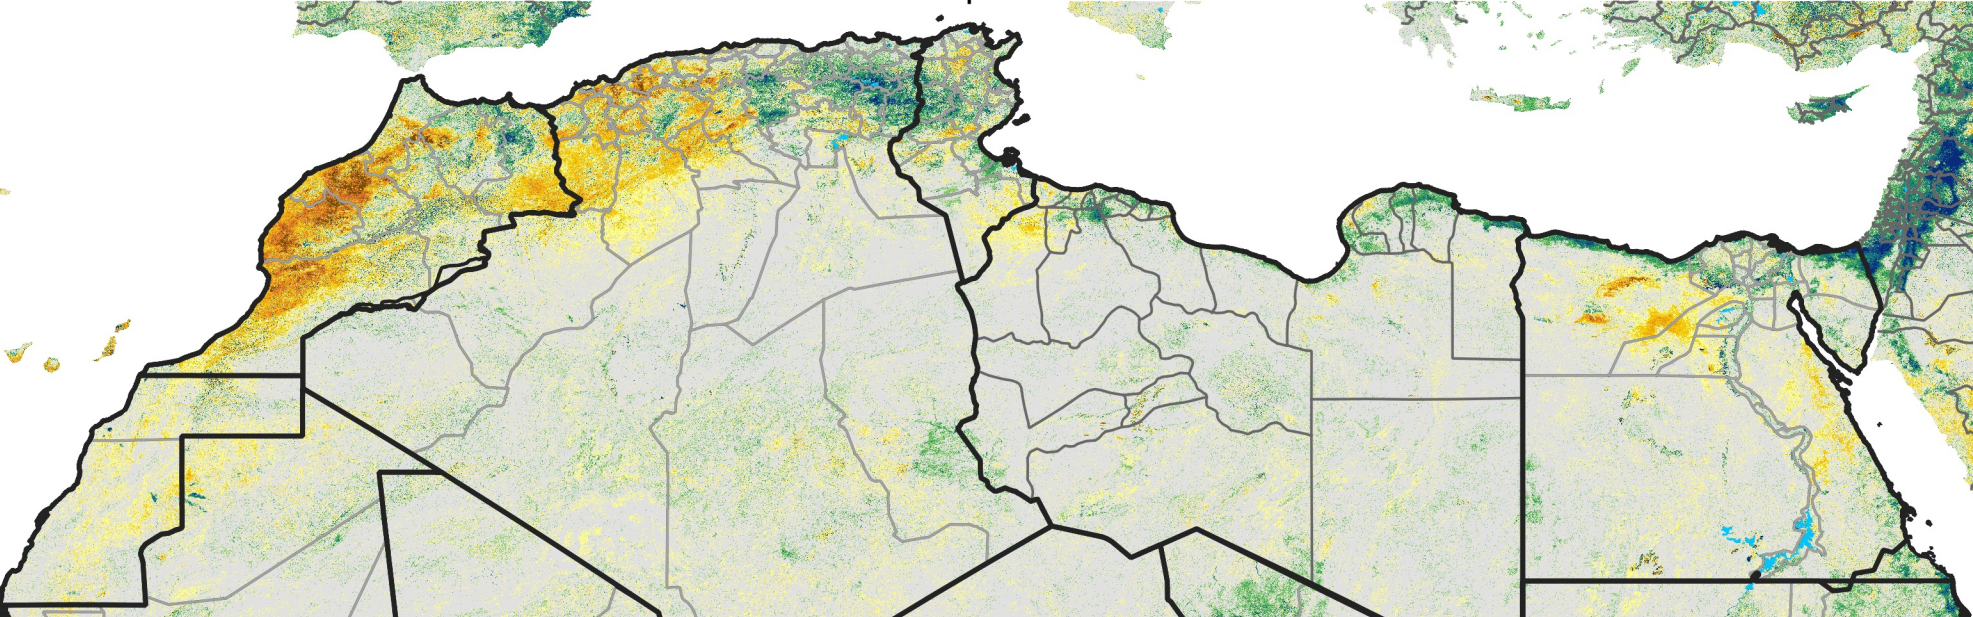

North Africa Percent of Mean NDVI

2020 / Mean (2012 - 2021)
Period 24 / Apr 21 - 30, 2020

Percent of Normal