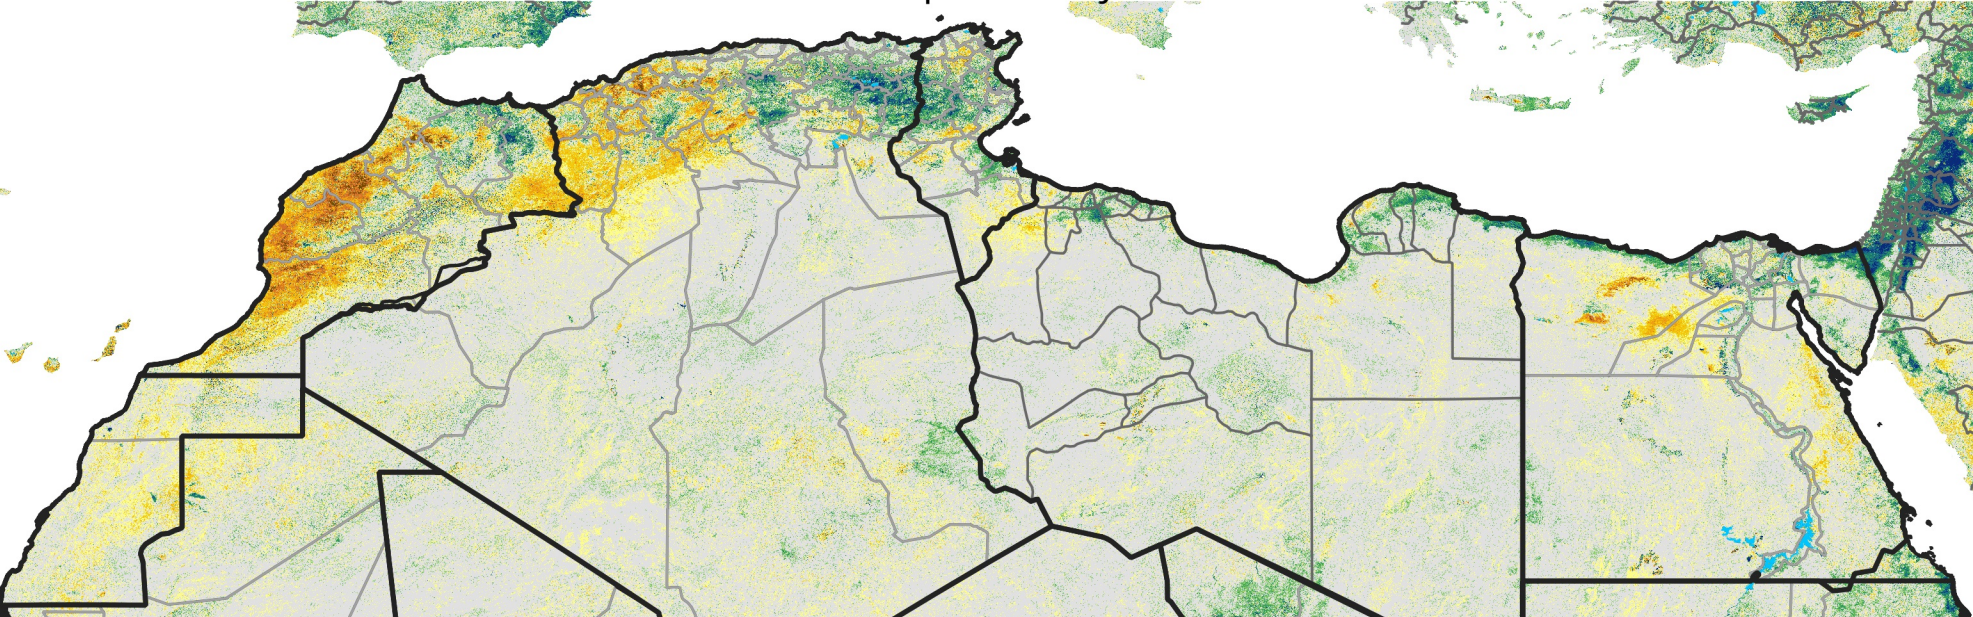

North Africa Percent of Mean NDVI

2020 / Mean (2012 - 2021)
Period 25 / Apr 26 - May 05, 2020

Percent of Normal