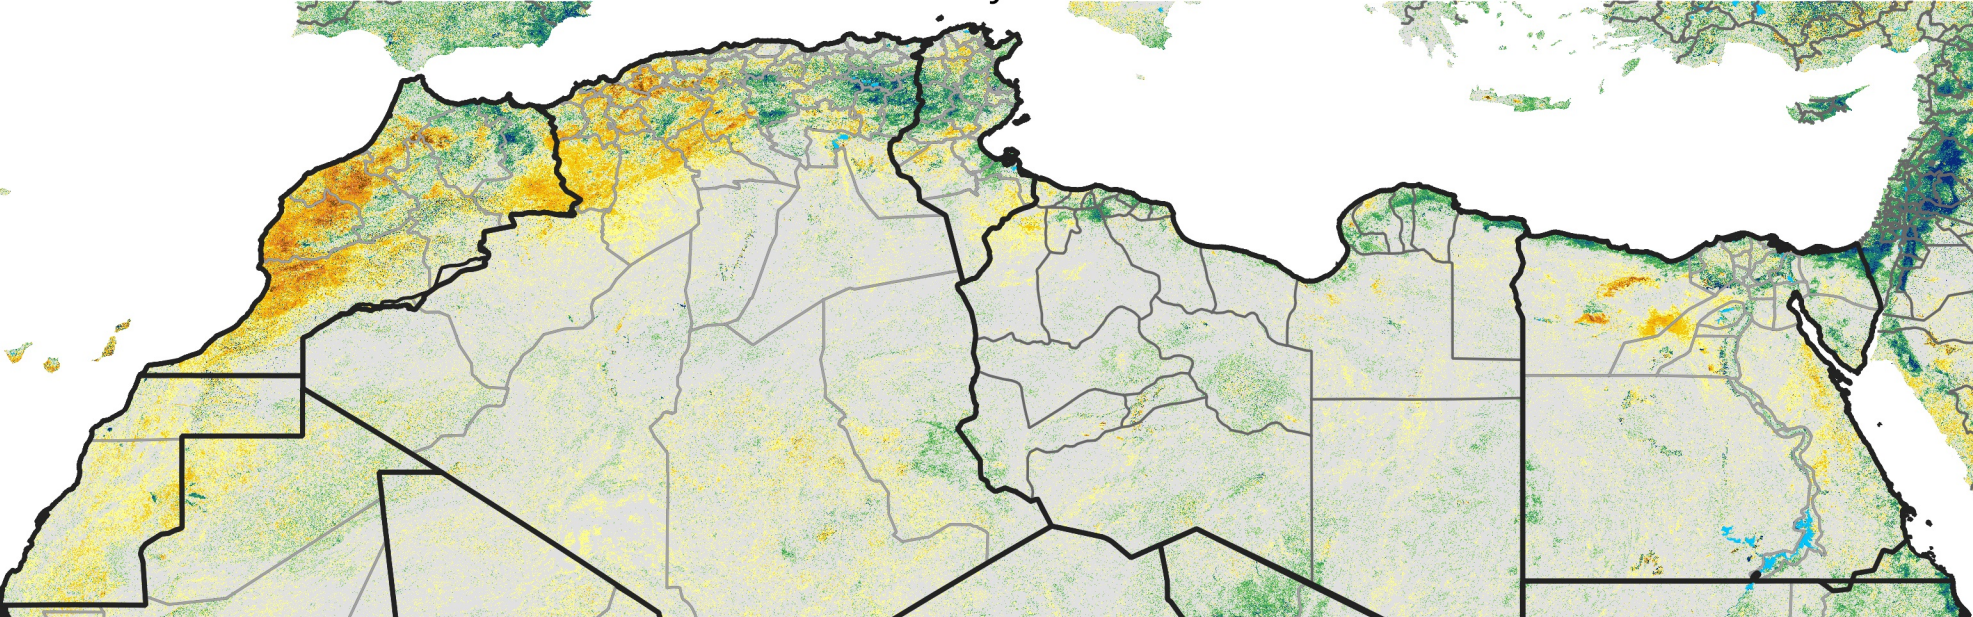

North Africa Percent of Mean NDVI

2020 / Mean (2012 - 2021)
Period 26 / May 01 - 10, 2020

Percent of Normal