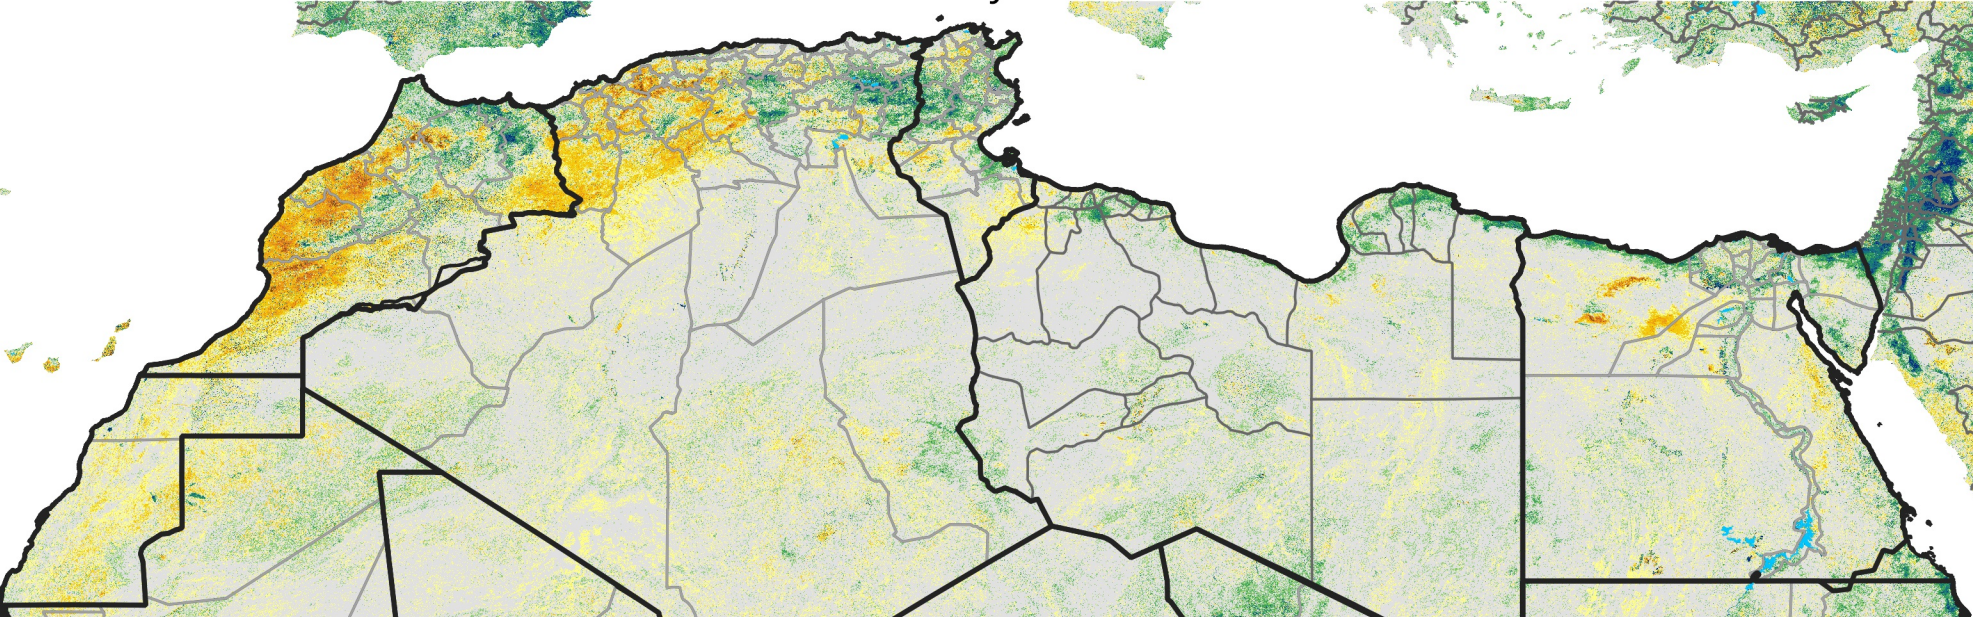

North Africa Percent of Mean NDVI

2020 / Mean (2012 - 2021)
Period 27 / May 06 - 15, 2020

Percent of Normal