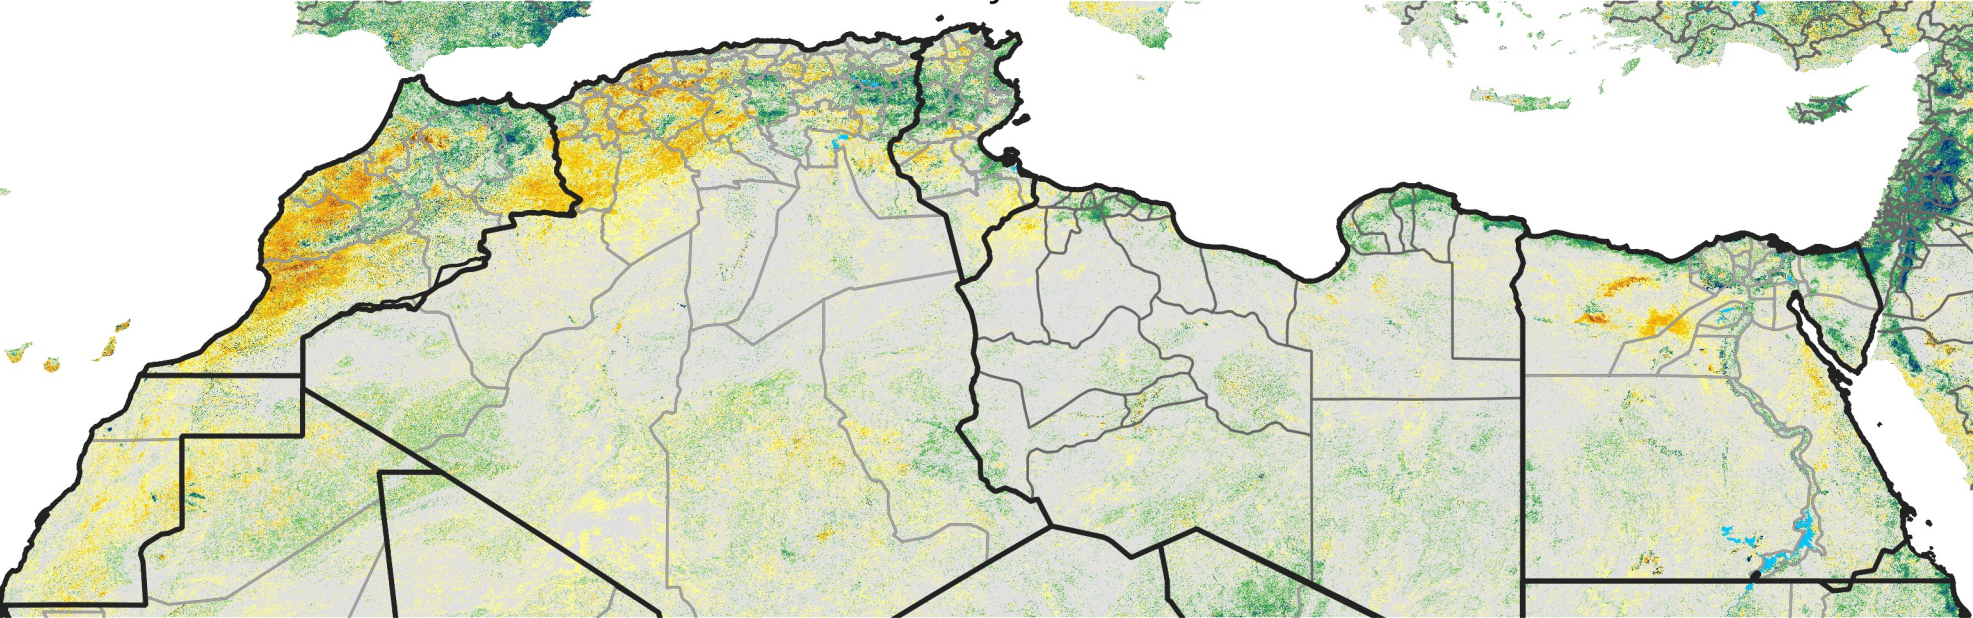

North Africa Percent of Mean NDVI

2020 / Mean (2012 - 2021)
Period 28 / May 11 - 20, 2020

Percent of Normal