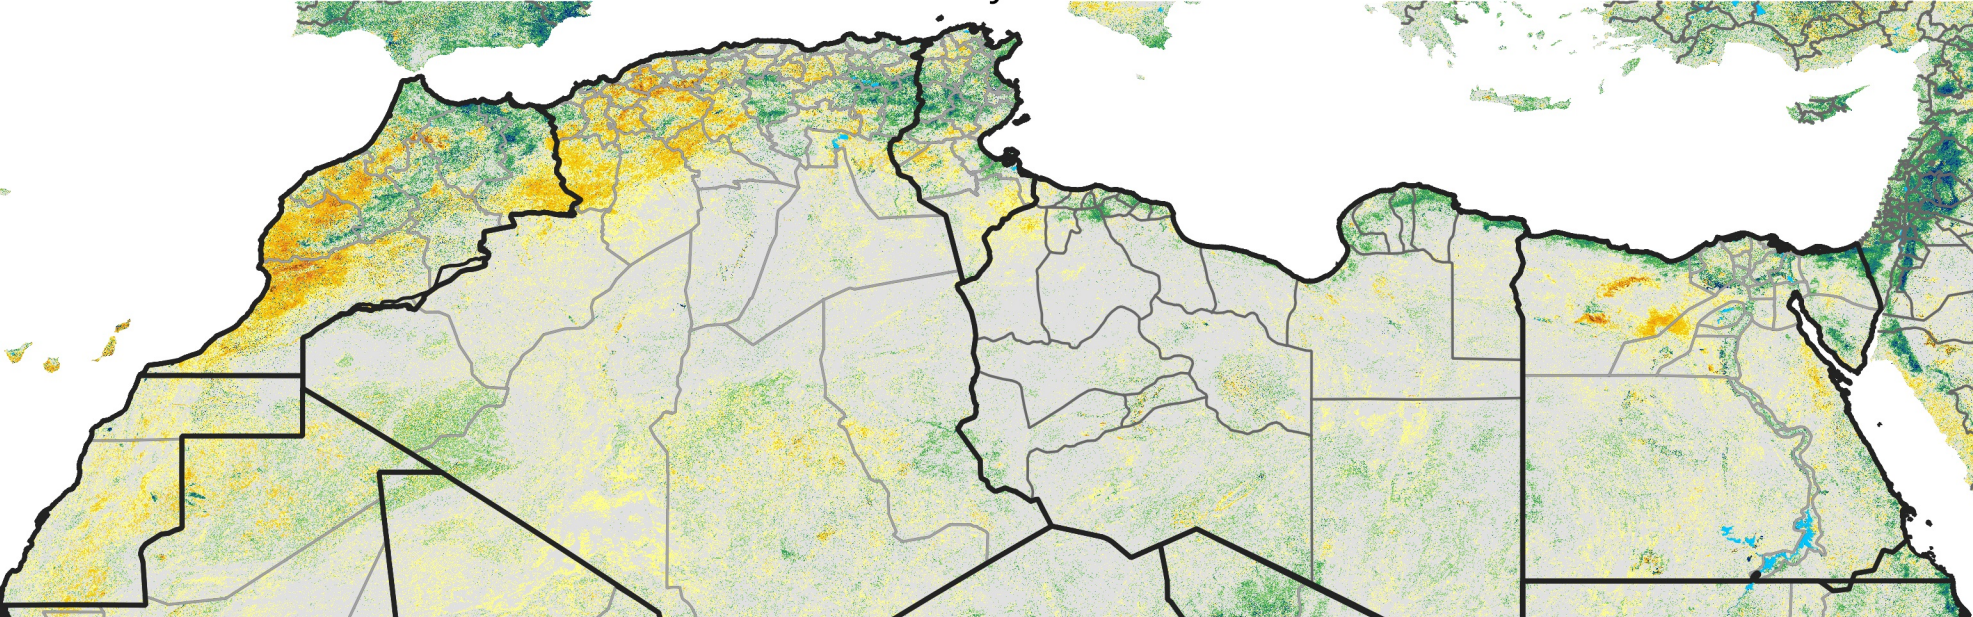

North Africa Percent of Mean NDVI

2020 / Mean (2012 - 2021)
Period 29 / May 16 - 25, 2020

Percent of Normal