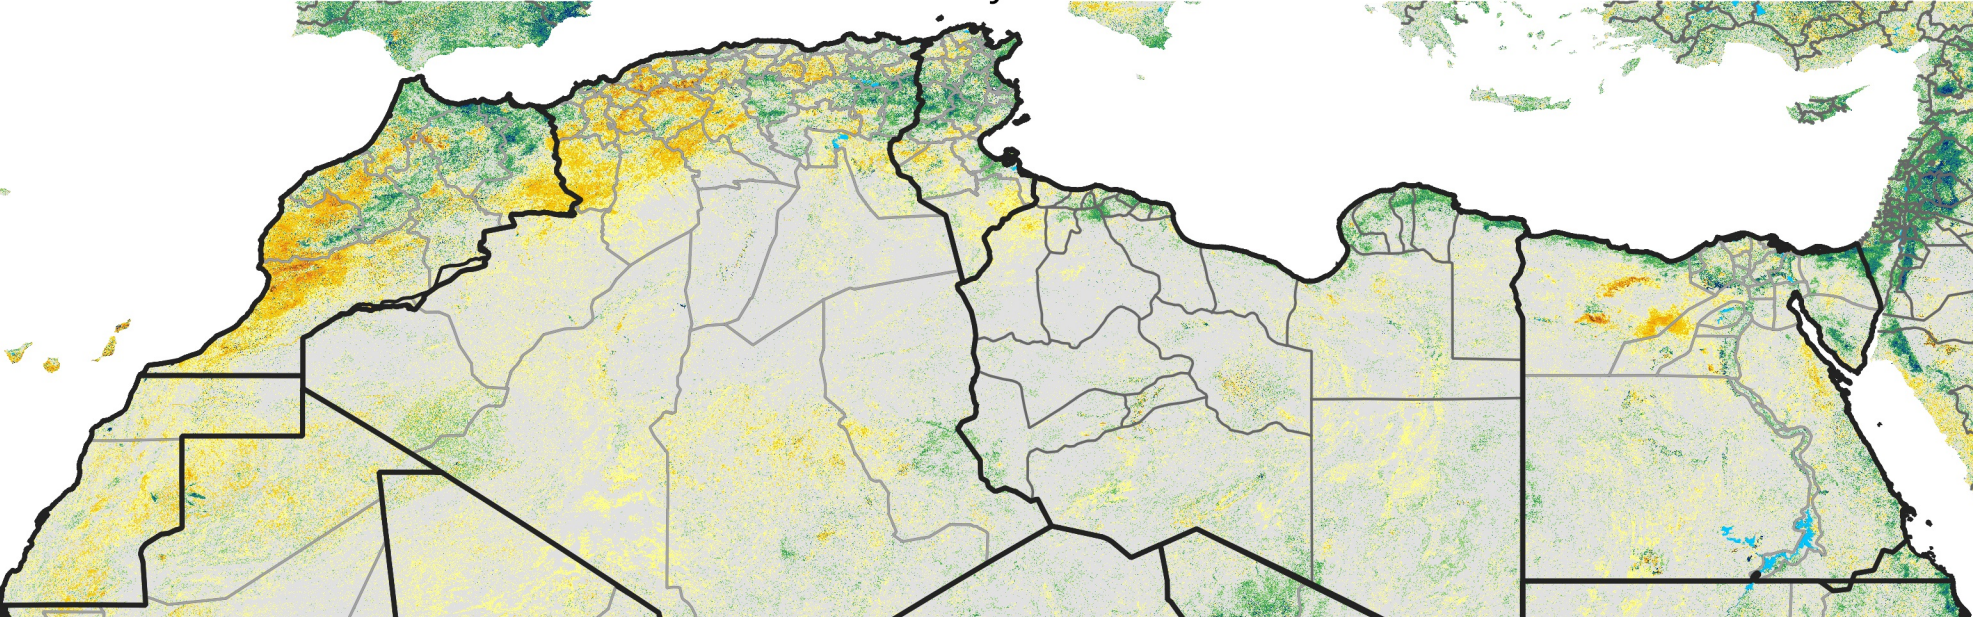

North Africa Percent of Mean NDVI

2020 / Mean (2012 - 2021)
Period 30 / May 21 - 31, 2020

Percent of Normal