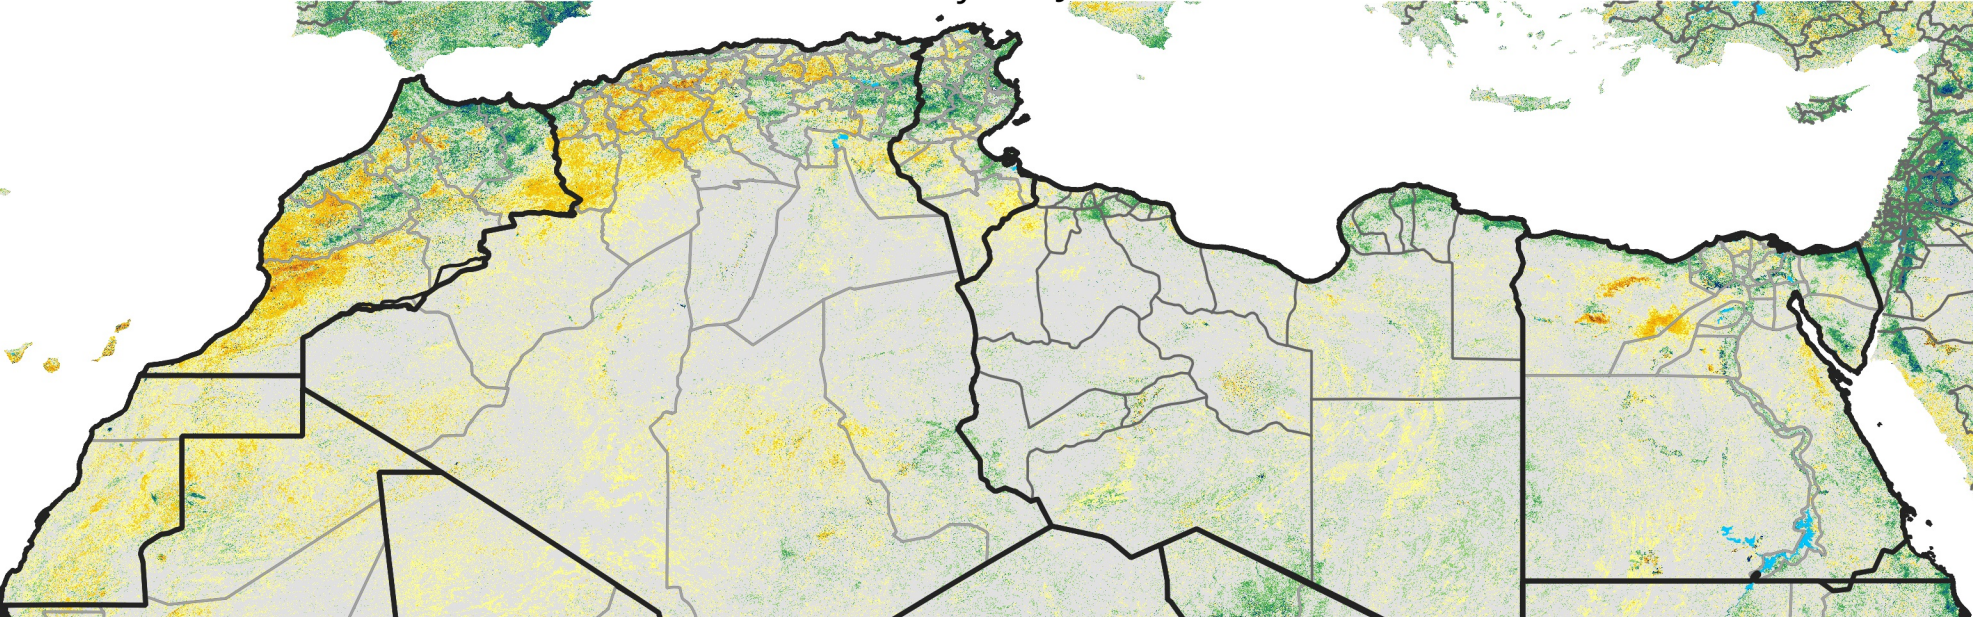

North Africa Percent of Mean NDVI

2020 / Mean (2012 - 2021)
Period 31 / May 26 - Jun 05, 2020

Percent of Normal