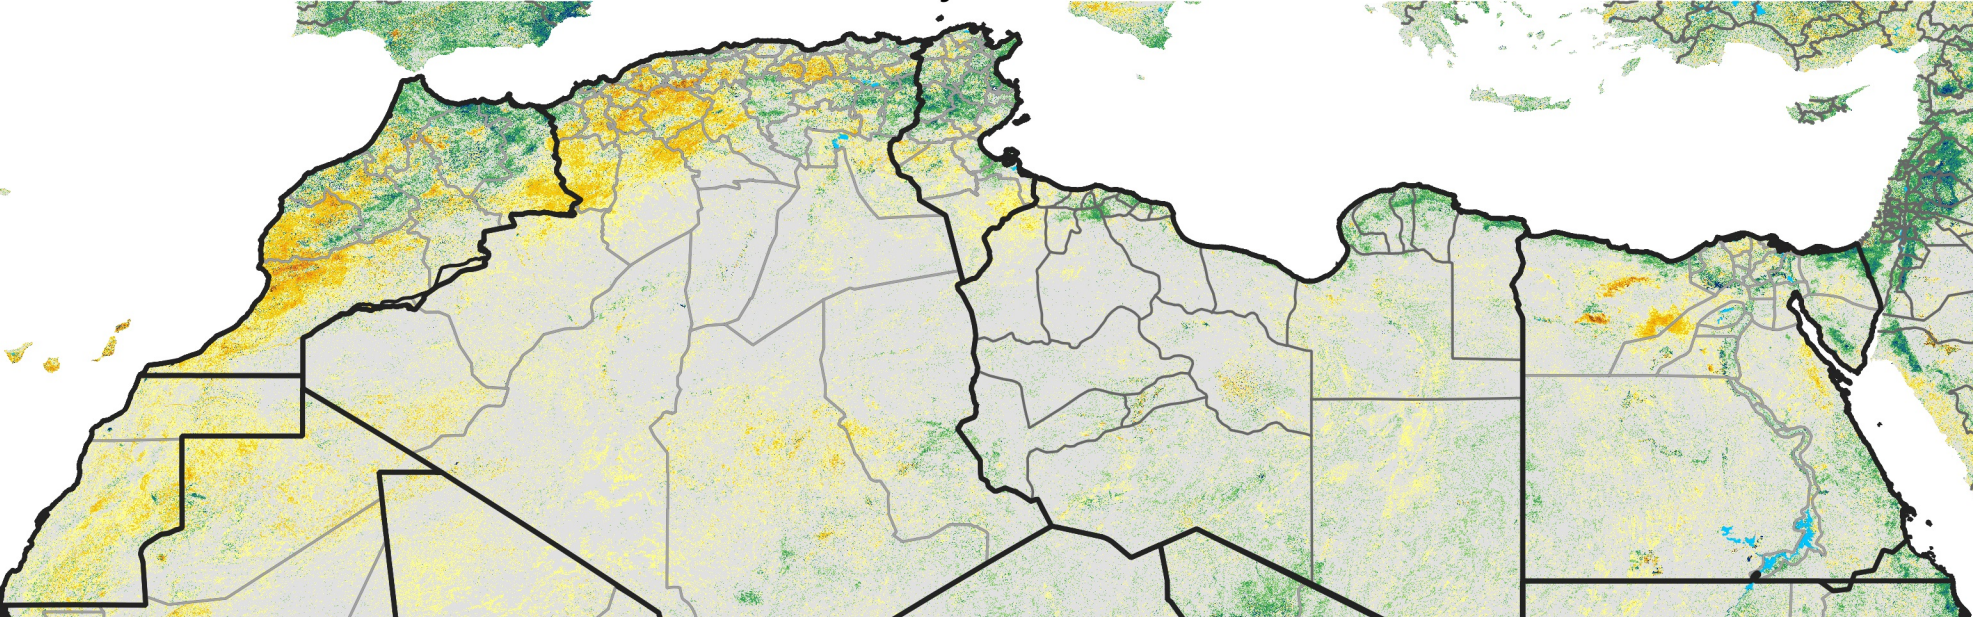

North Africa Percent of Mean NDVI

2020 / Mean (2012 - 2021)

Period 32 / Jun 01 - 10, 2020

Percent of Normal