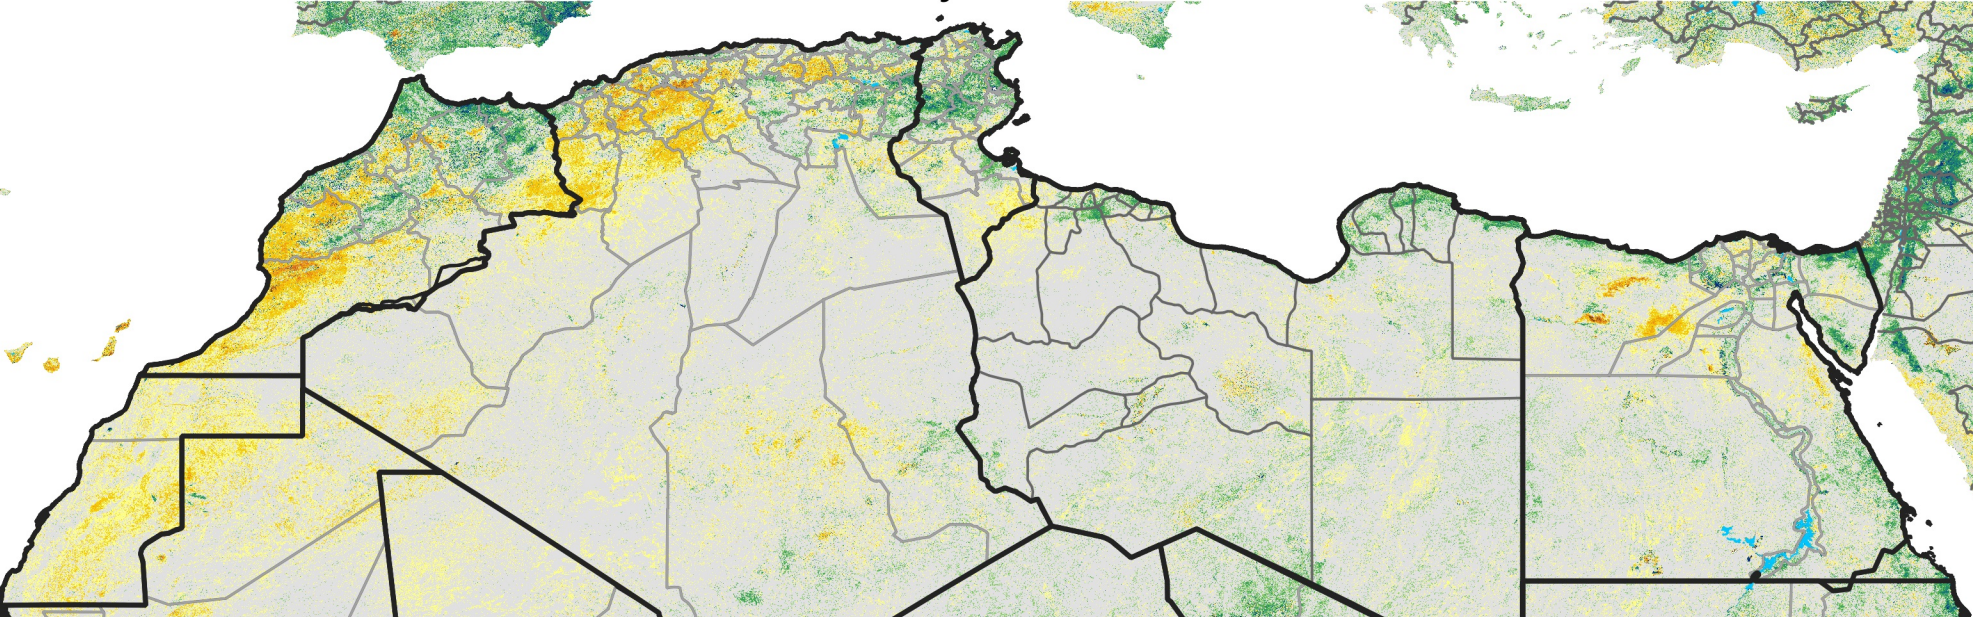

North Africa Percent of Mean NDVI

2020 / Mean (2012 - 2021)

Period 33 / Jun 06 - 15, 2020

Percent of Normal