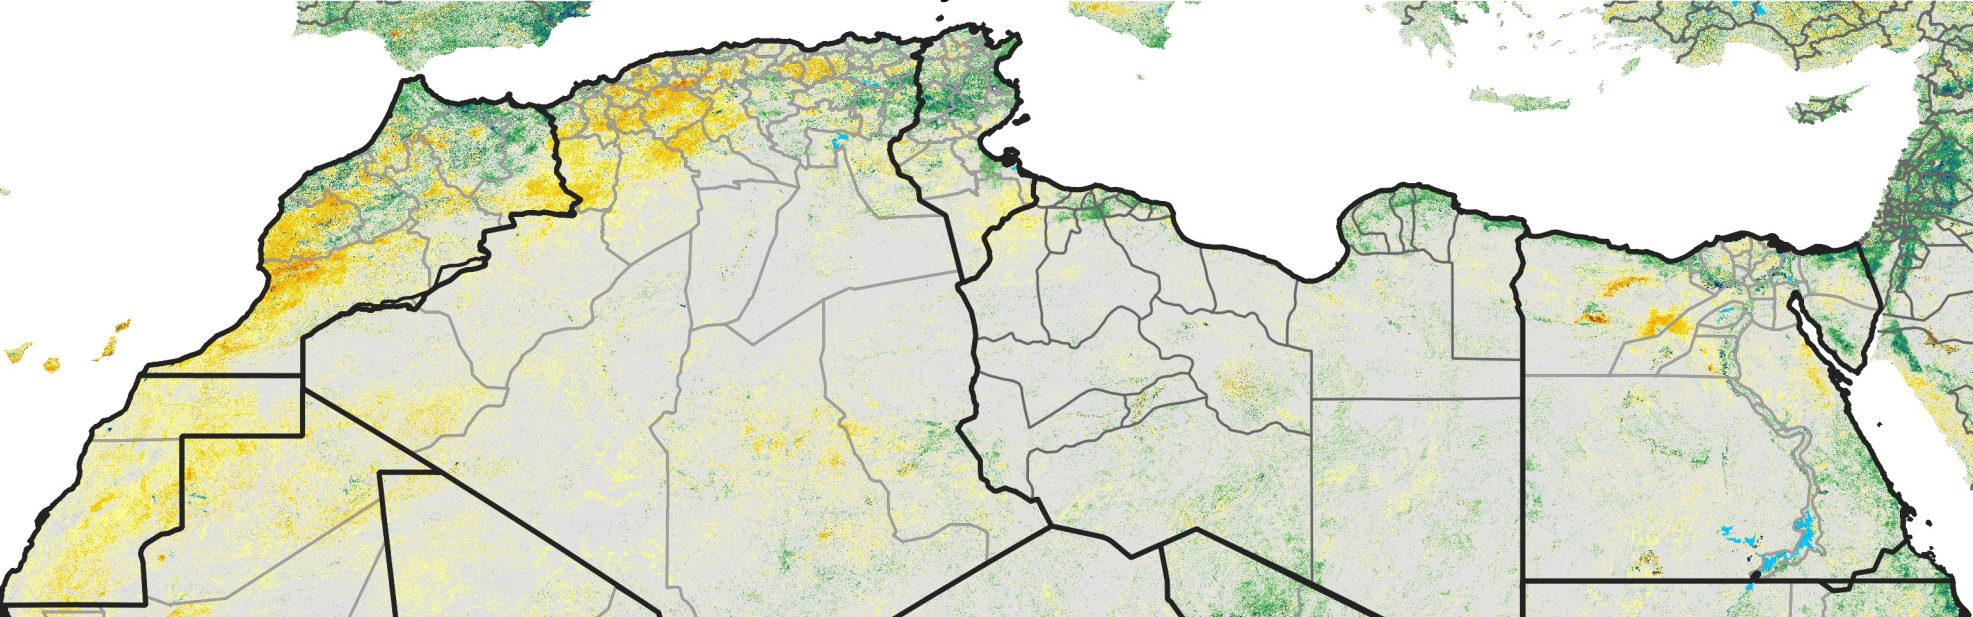

North Africa Percent of Mean NDVI

2020 / Mean (2012 - 2021)

Period 34 / Jun 11 - 20, 2020

Percent of Normal