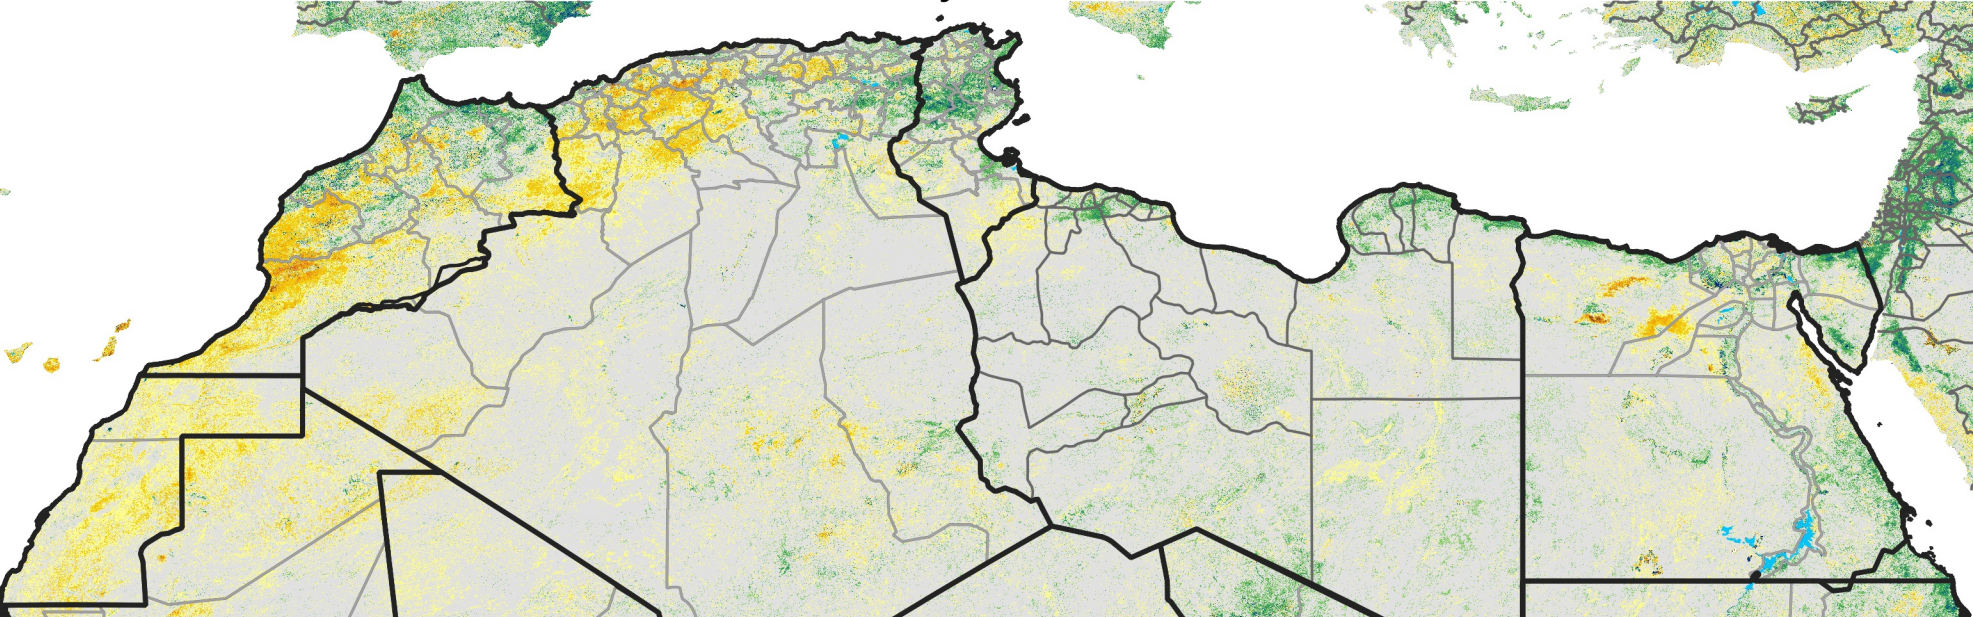

# North Africa Percent of Mean NDVI

2020 / Mean (2012 - 2021)

Period 35 / Jun 16 - 25, 2020