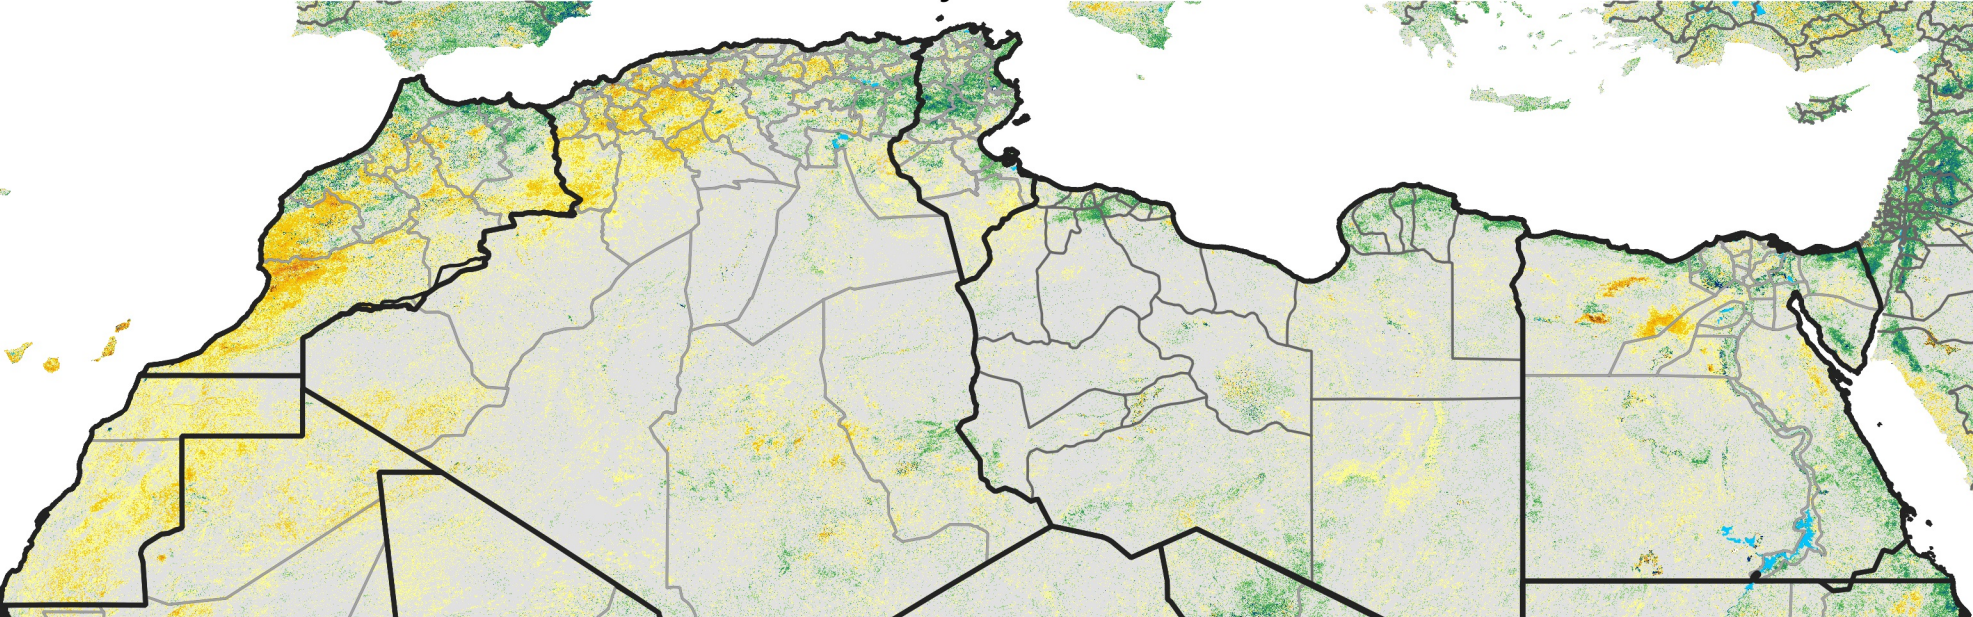

North Africa Percent of Mean NDVI

2020 / Mean (2012 - 2021)

Period 36 / Jun 21 - 30, 2020

Percent of Normal