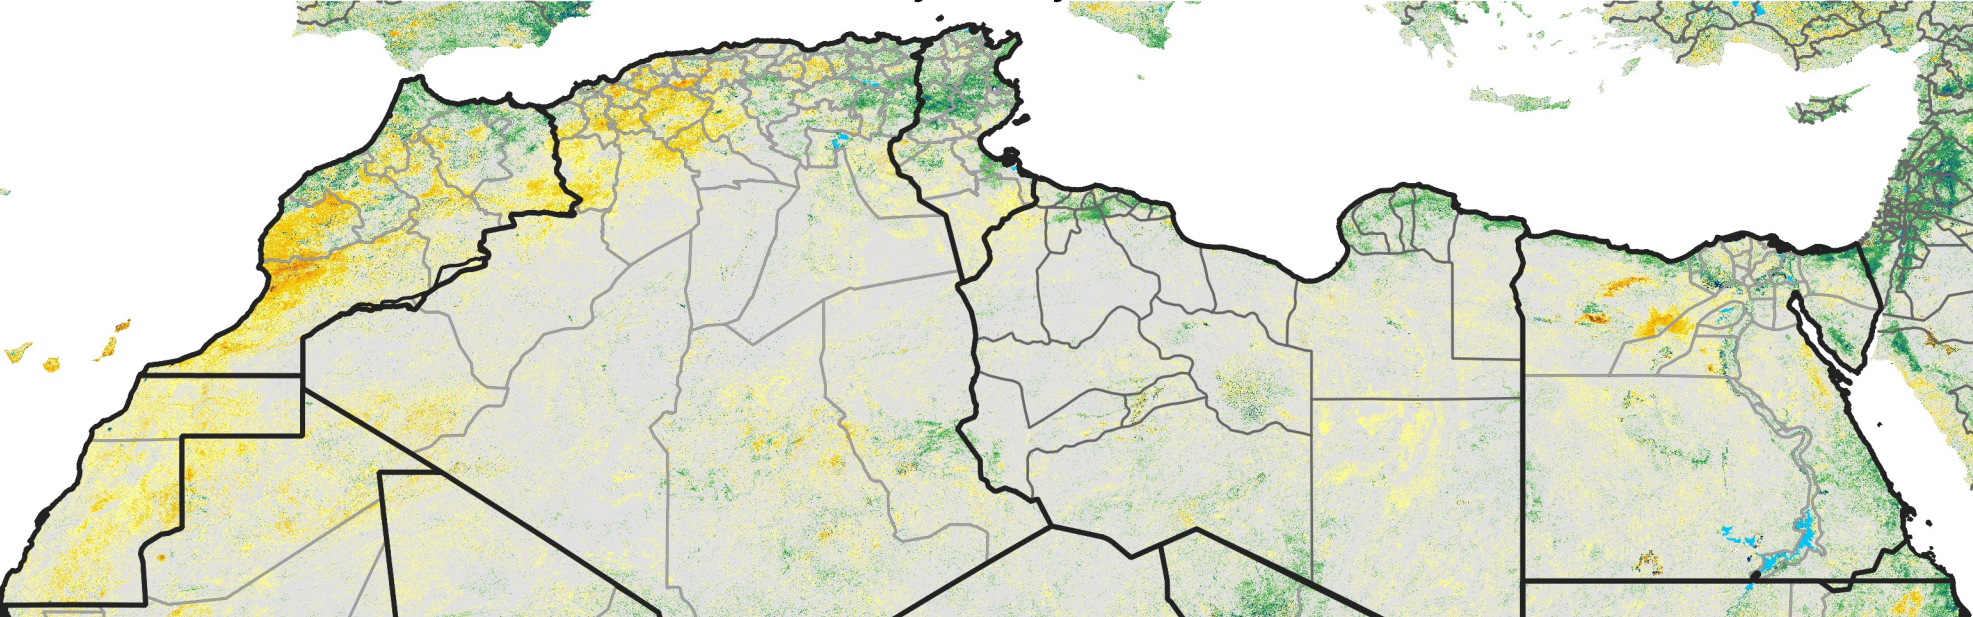

North Africa Percent of Mean NDVI

2020 / Mean (2012 - 2021)
Period 37 / Jun 26 - Jul 05, 2020

Percent of Normal