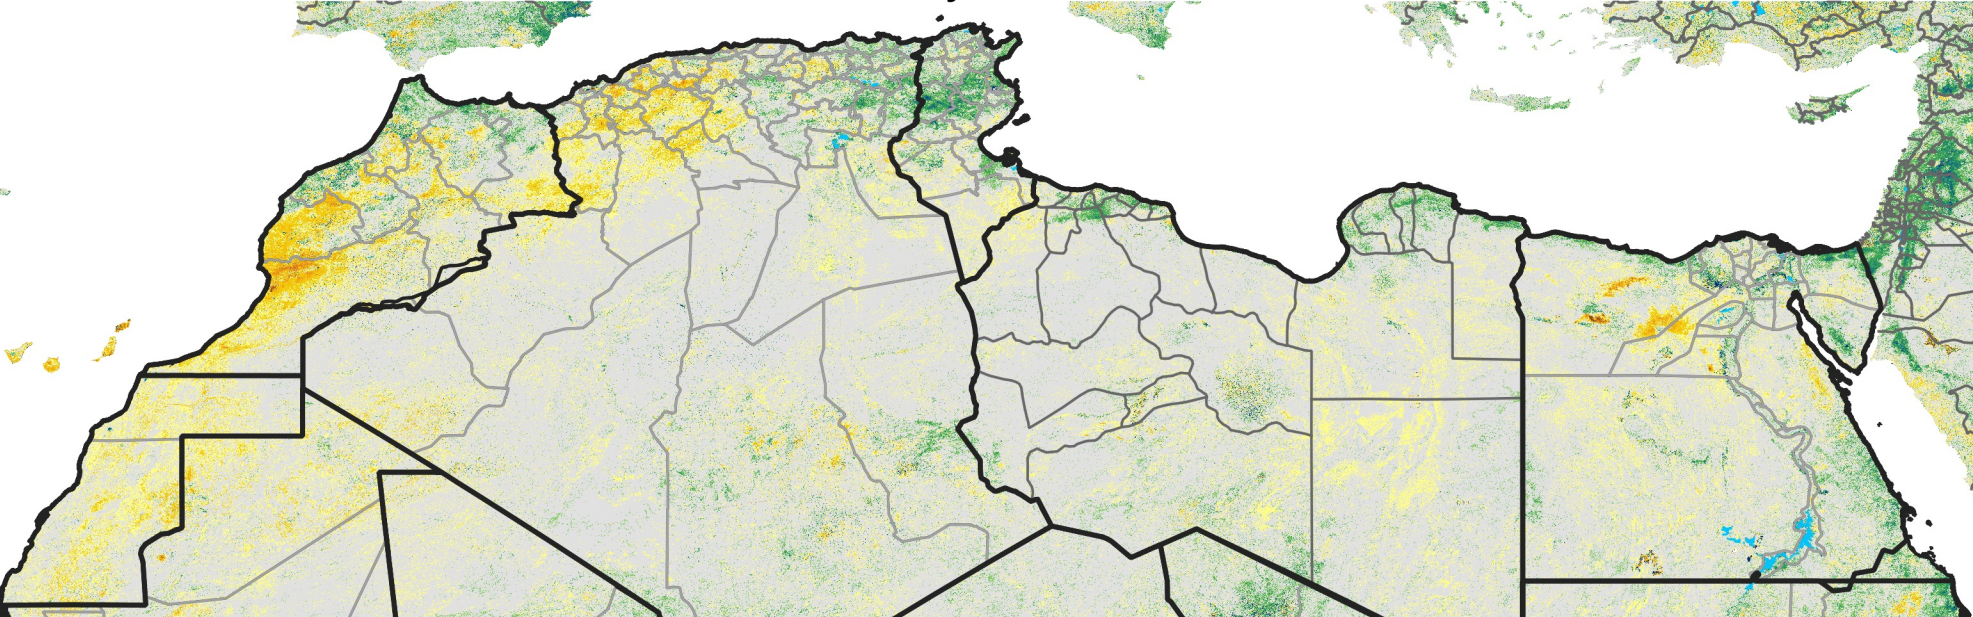

North Africa Percent of Mean NDVI

2020 / Mean (2012 - 2021)

Period 38 / Jul 01 - 10, 2020

Percent of Normal