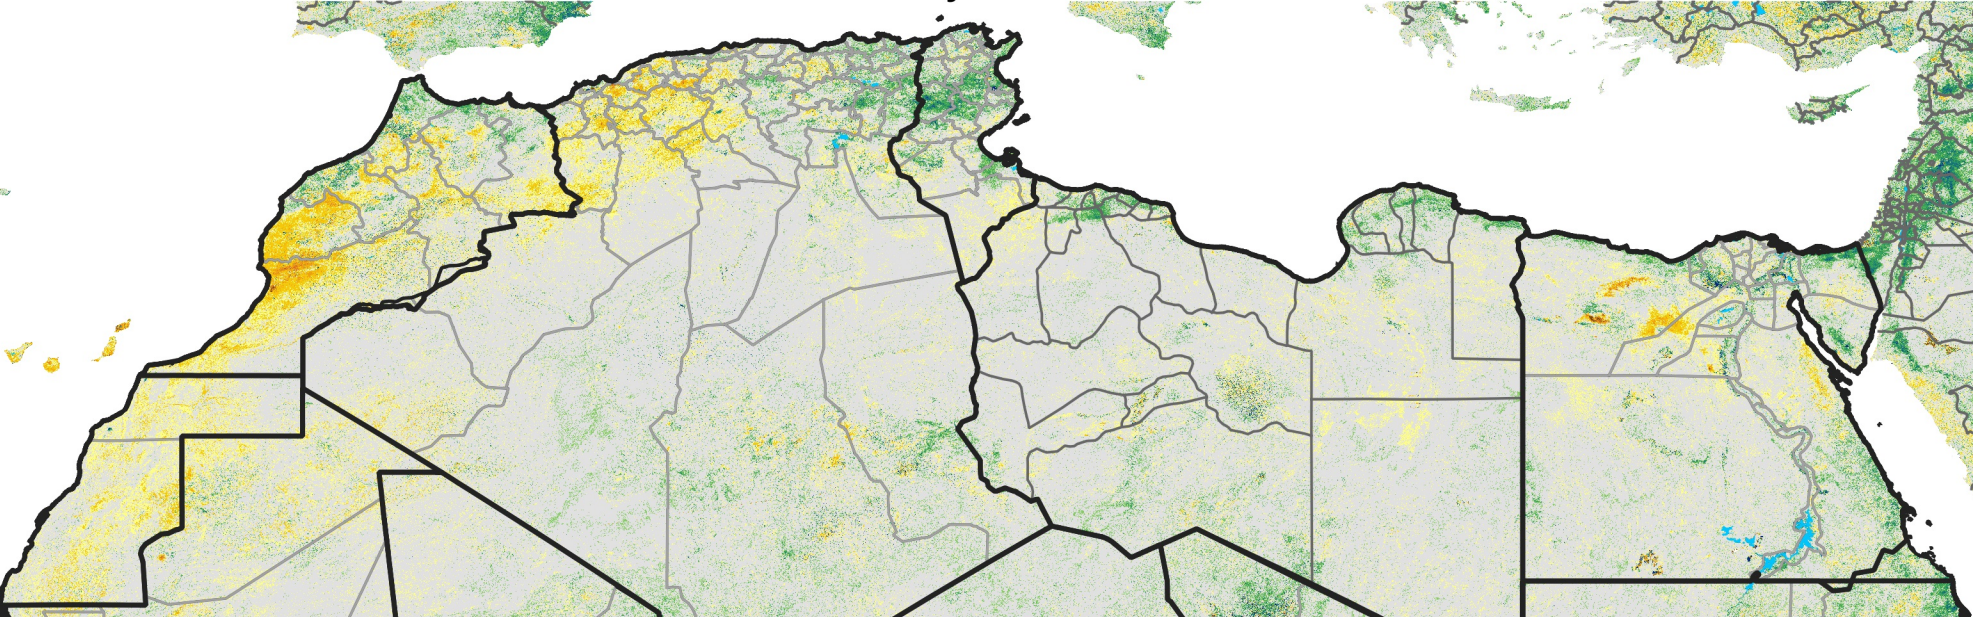

North Africa Percent of Mean NDVI

2020 / Mean (2012 - 2021)

Period 39 / Jul 06 - 15, 2020

Percent of Normal