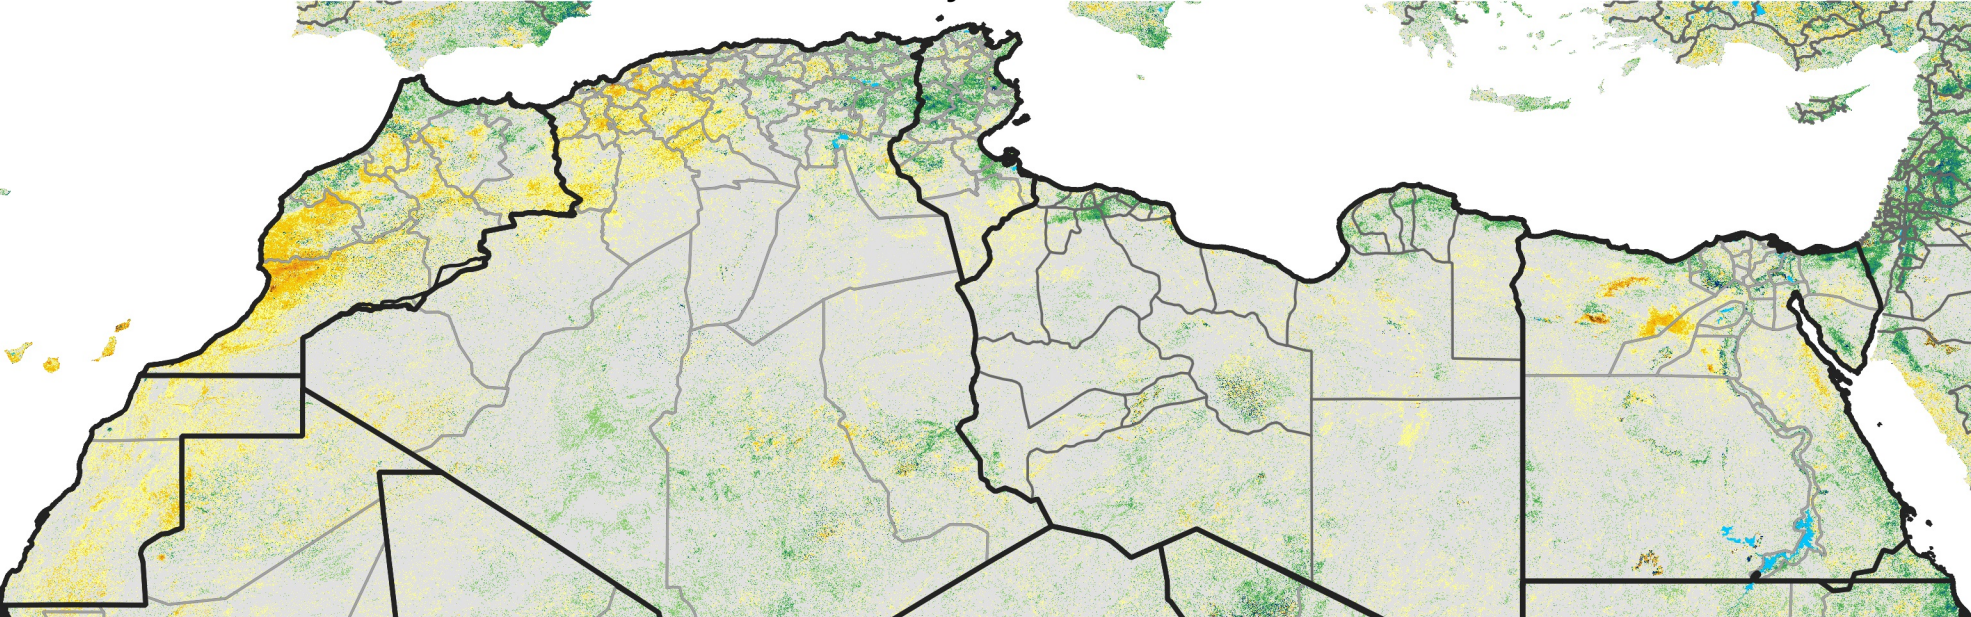

North Africa Percent of Mean NDVI

2020 / Mean (2012 - 2021)

Period 40 / Jul 11 - 20, 2020

Percent of Normal