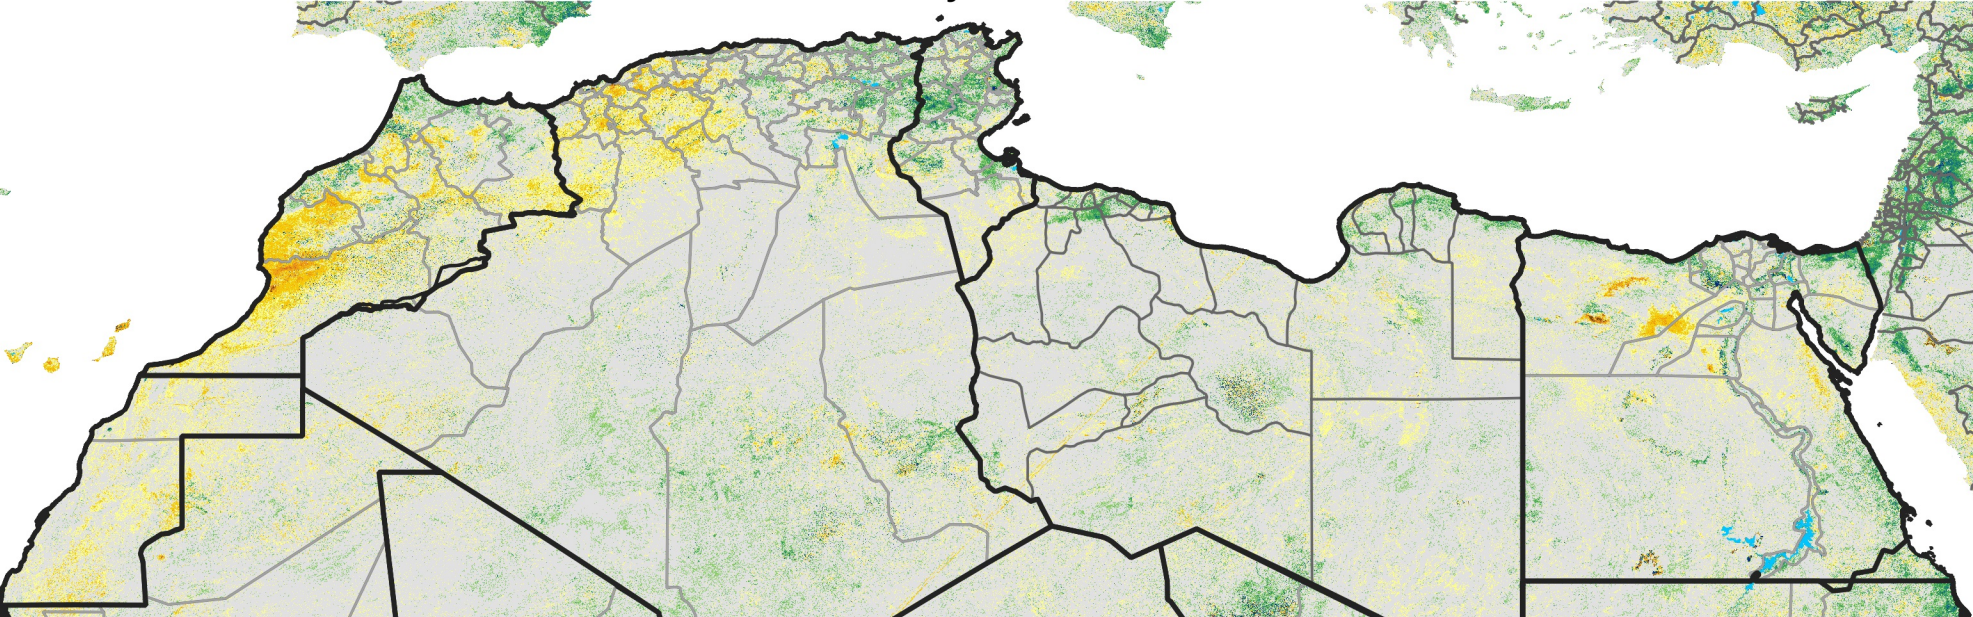

North Africa Percent of Mean NDVI

2020 / Mean (2012 - 2021)

Period 41 / Jul 16 - 25, 2020

Percent of Normal