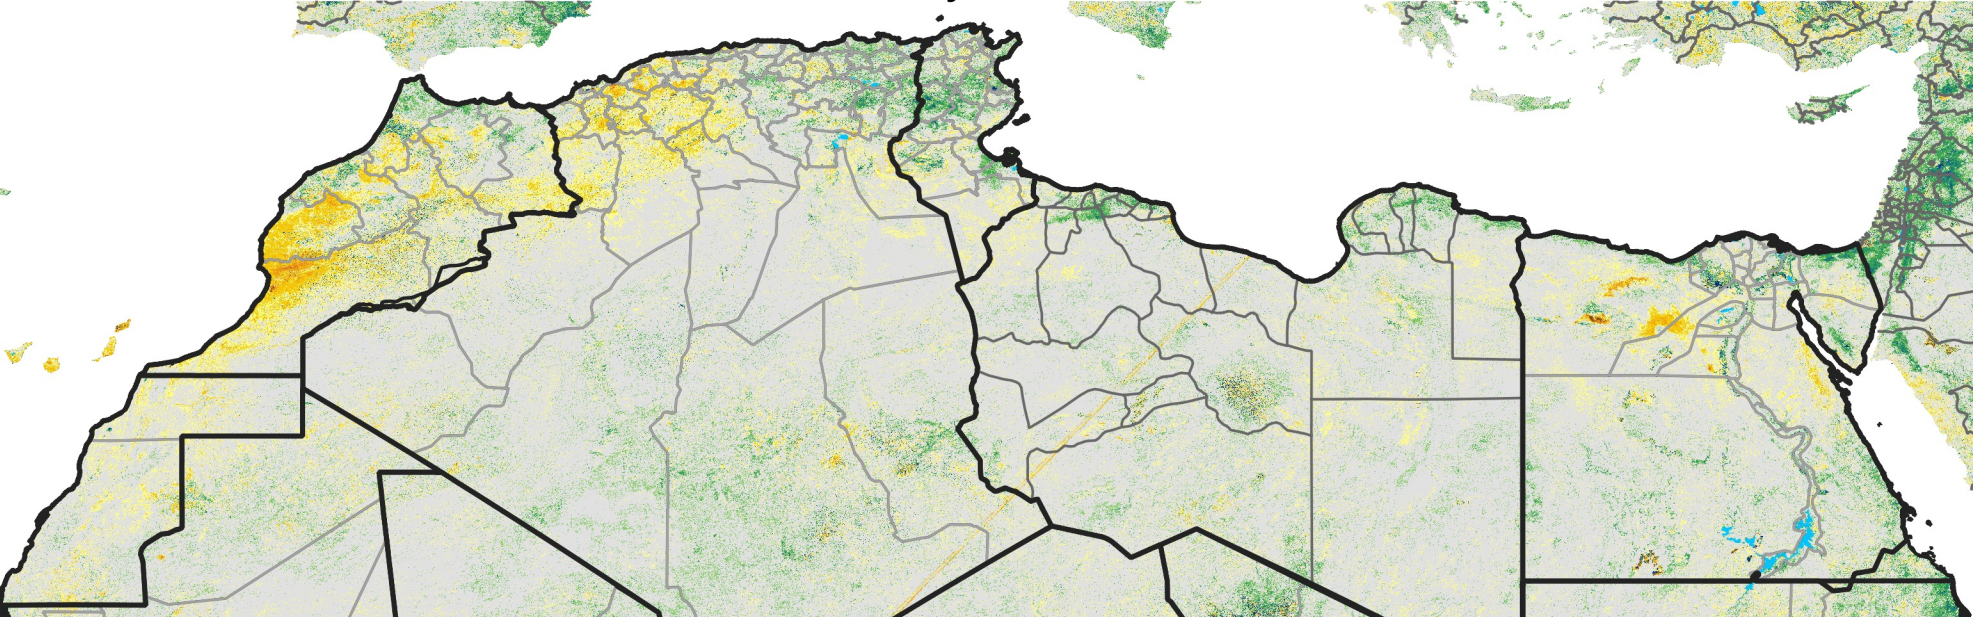

# North Africa Percent of Mean NDVI

2020 / Mean (2012 - 2021)

Period 42 / Jul 21 - 31, 2020