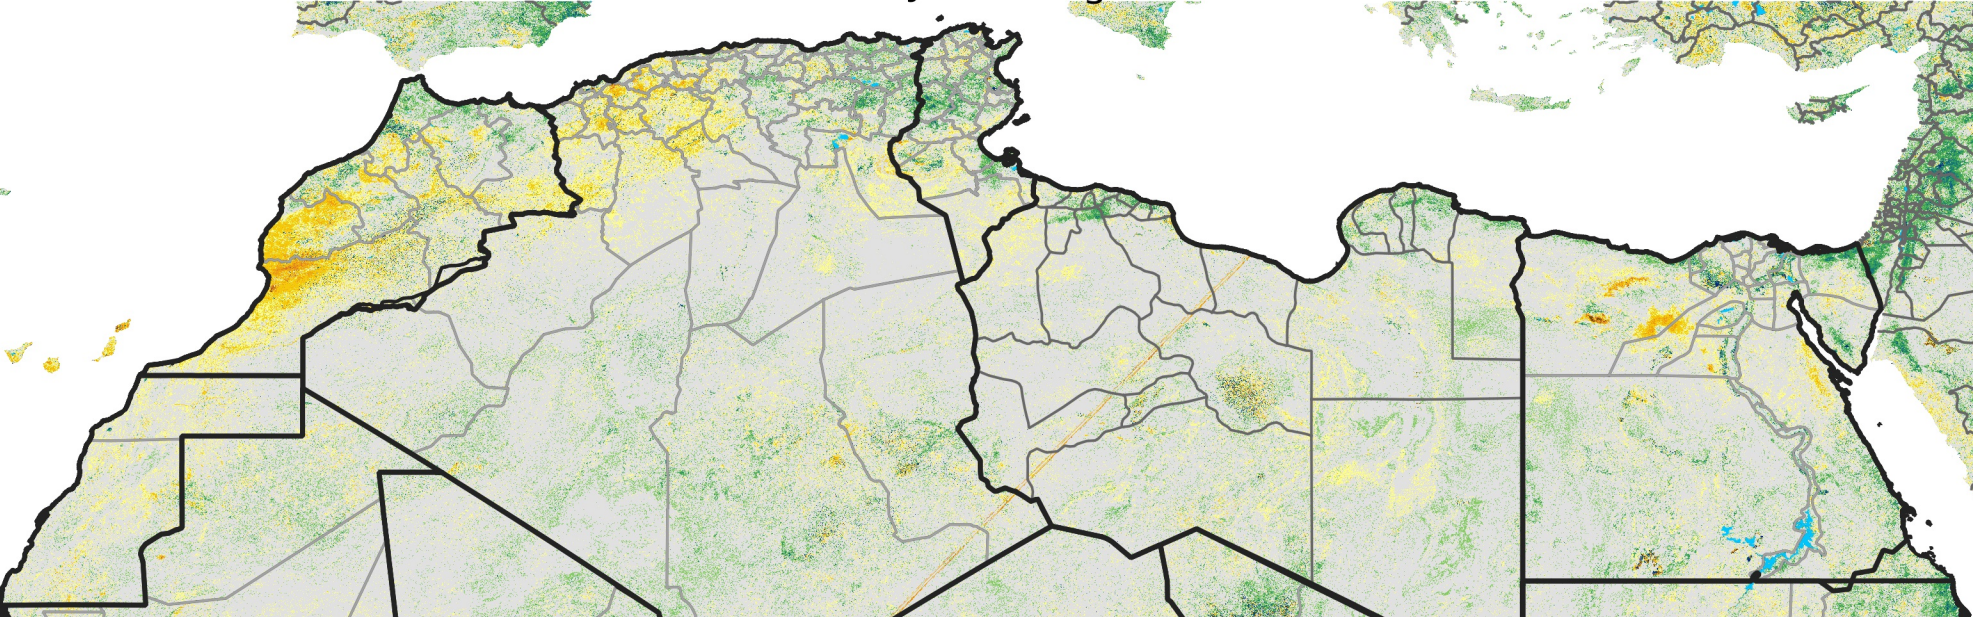

North Africa Percent of Mean NDVI

2020 / Mean (2012 - 2021)
Period 43 / Jul 26 - Aug 05, 2020

Percent of Normal