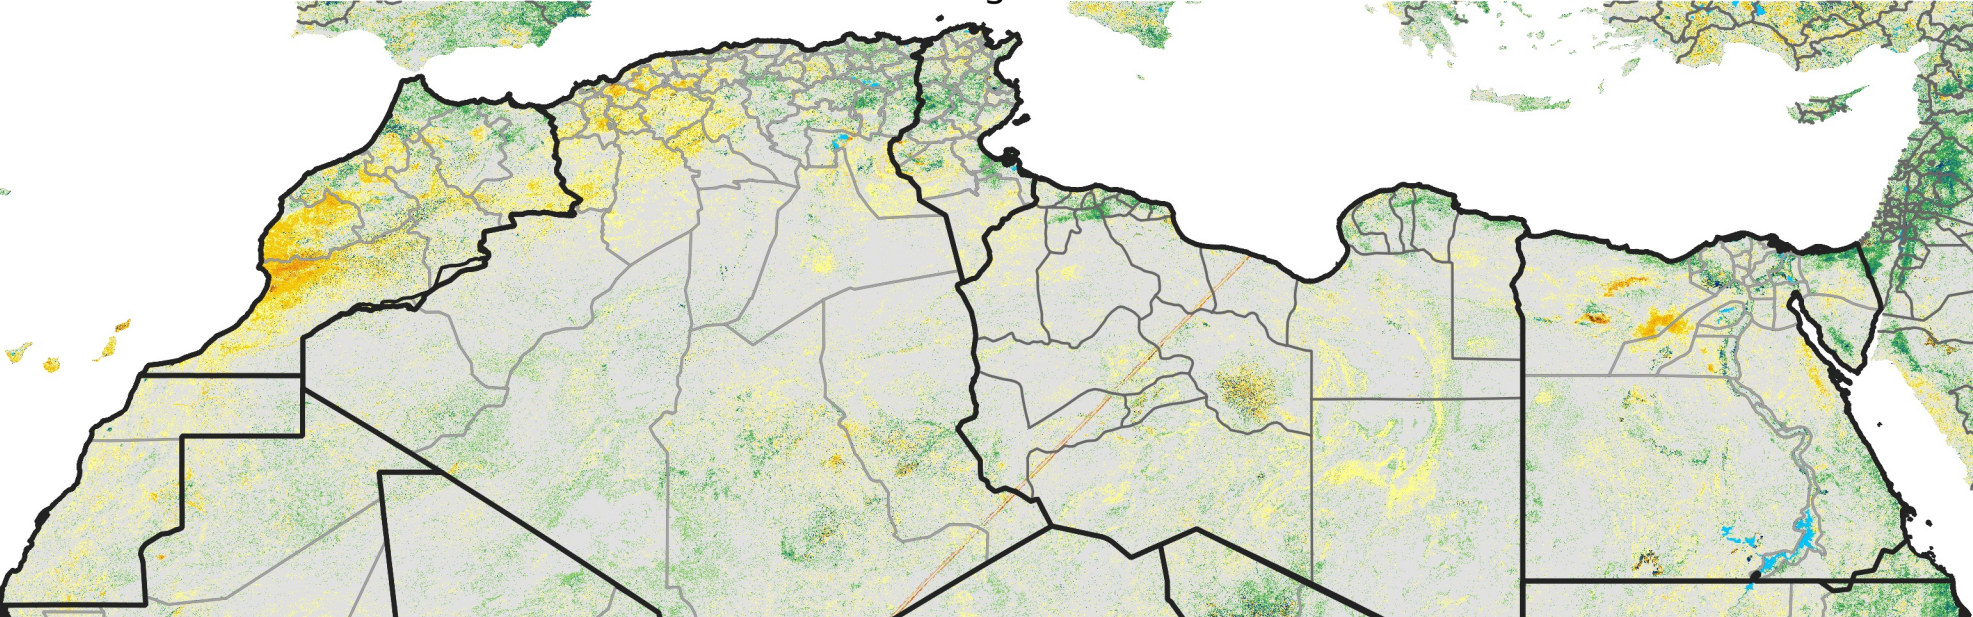

North Africa Percent of Mean NDVI

2020 / Mean (2012 - 2021)
Period 44 / Aug 01 - 10, 2020

Percent of Normal