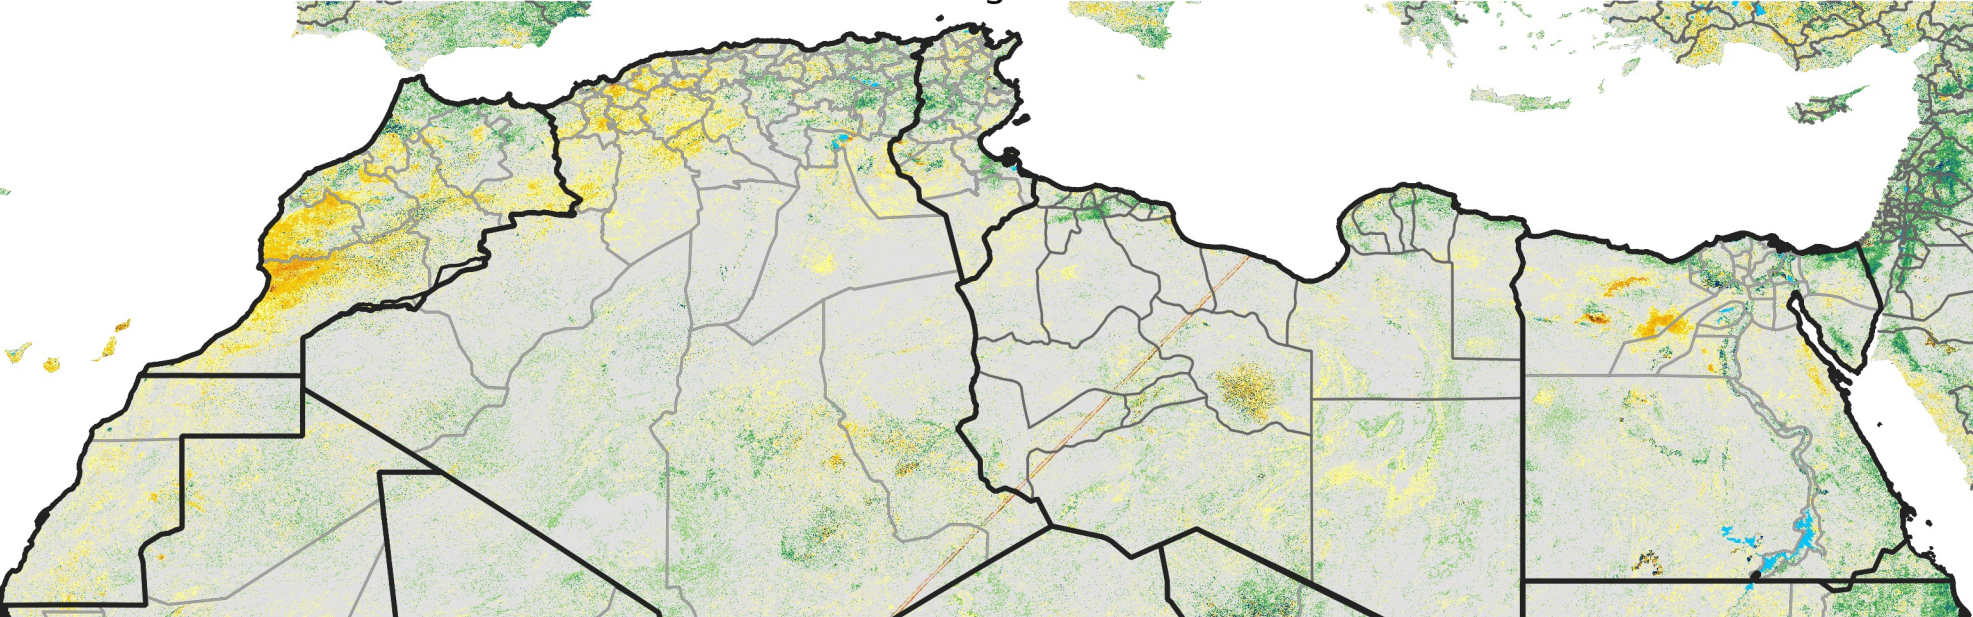

North Africa Percent of Mean NDVI

2020 / Mean (2012 - 2021)
Period 45 / Aug 06 - 15, 2020

Percent of Normal