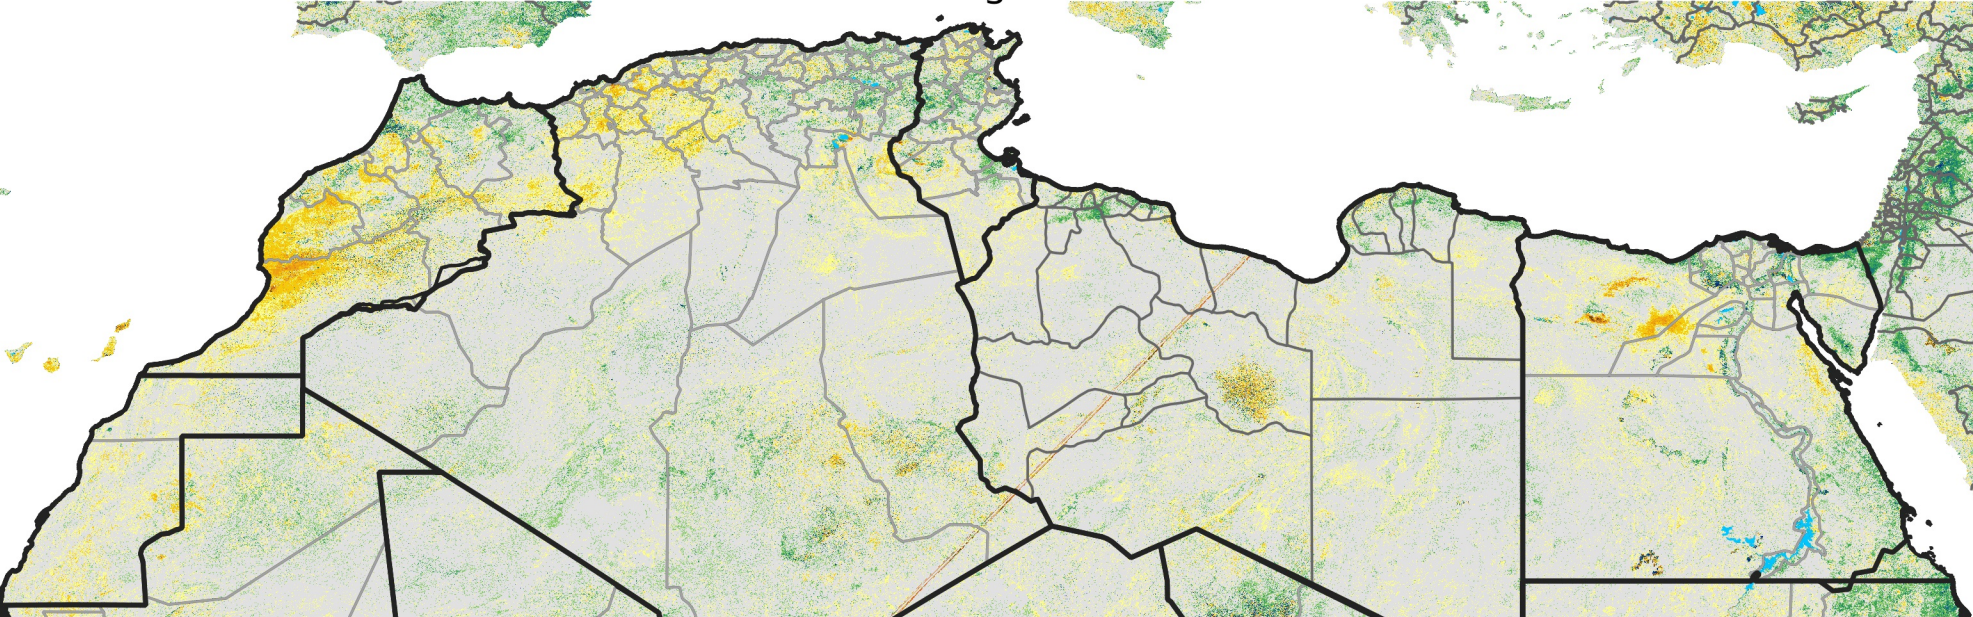

North Africa Percent of Mean NDVI

2020 / Mean (2012 - 2021)
Period 46 / Aug 11 - 20, 2020

Percent of Normal