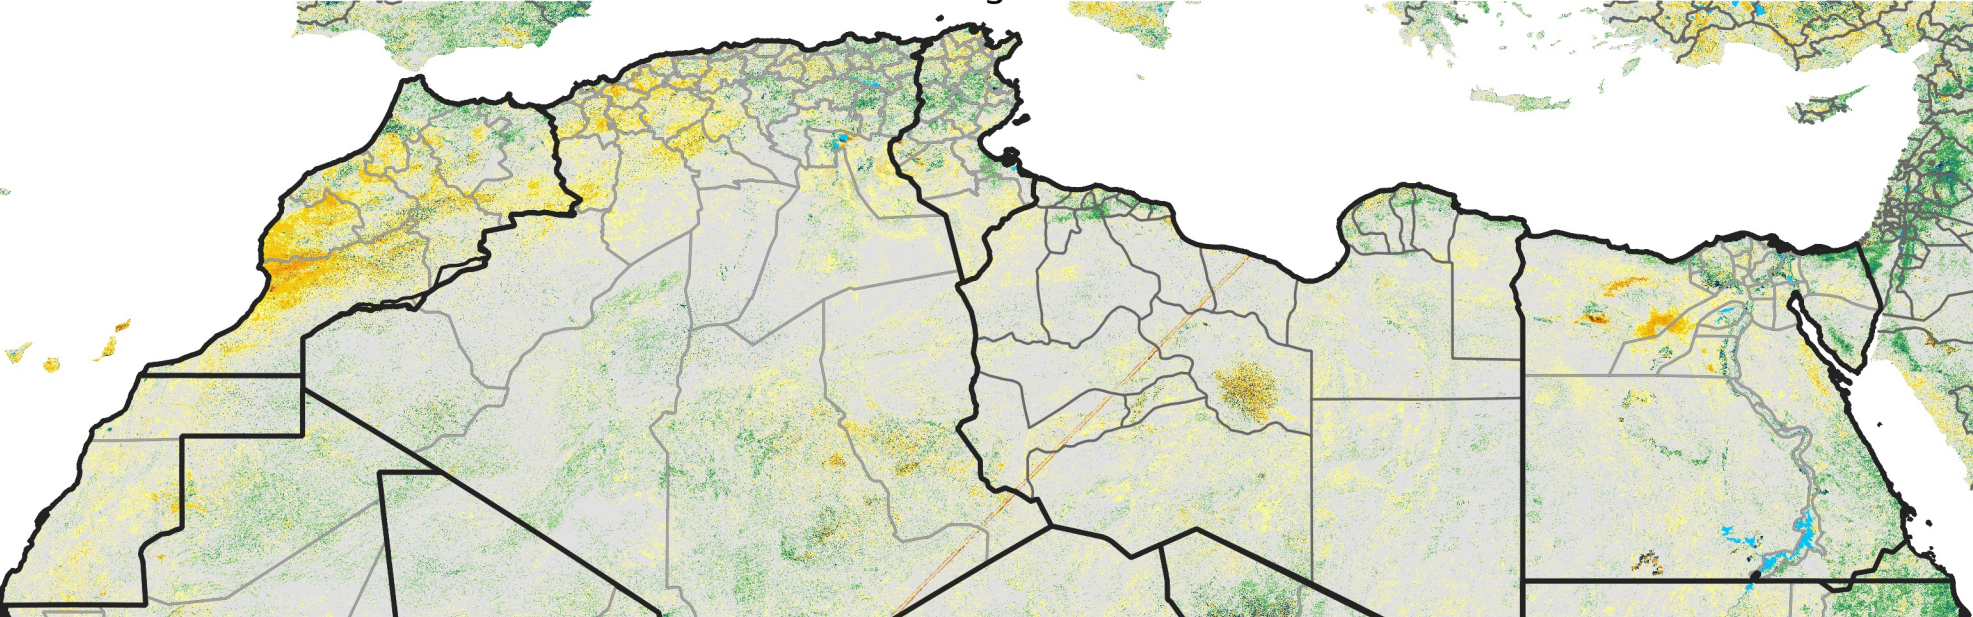

North Africa Percent of Mean NDVI

2020 / Mean (2012 - 2021)
Period 47 / Aug 16 - 25, 2020

Percent of Normal