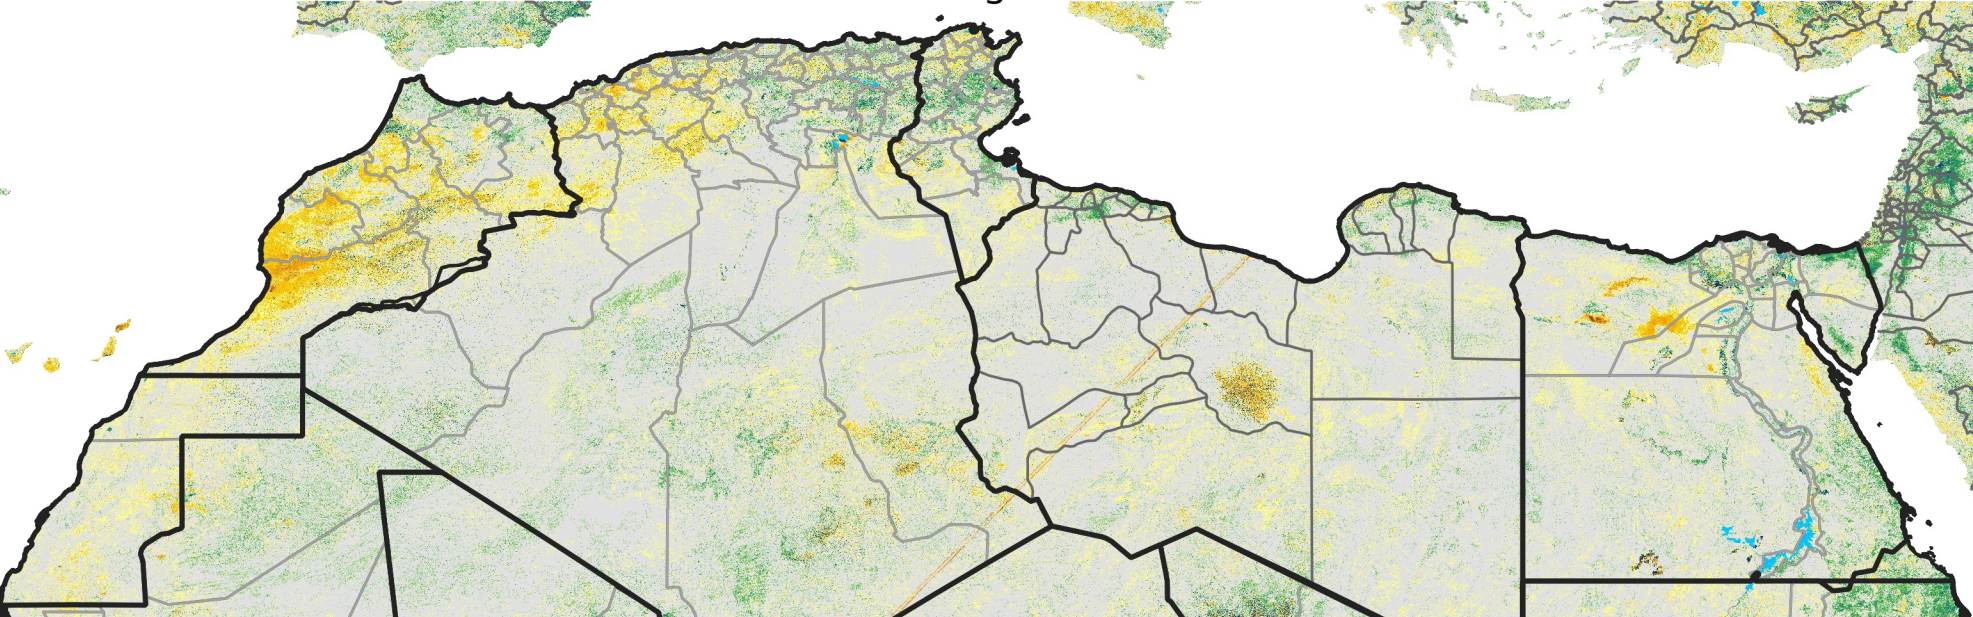

North Africa Percent of Mean NDVI

2020 / Mean (2012 - 2021)
Period 48 / Aug 21 - 31, 2020

Percent of Normal