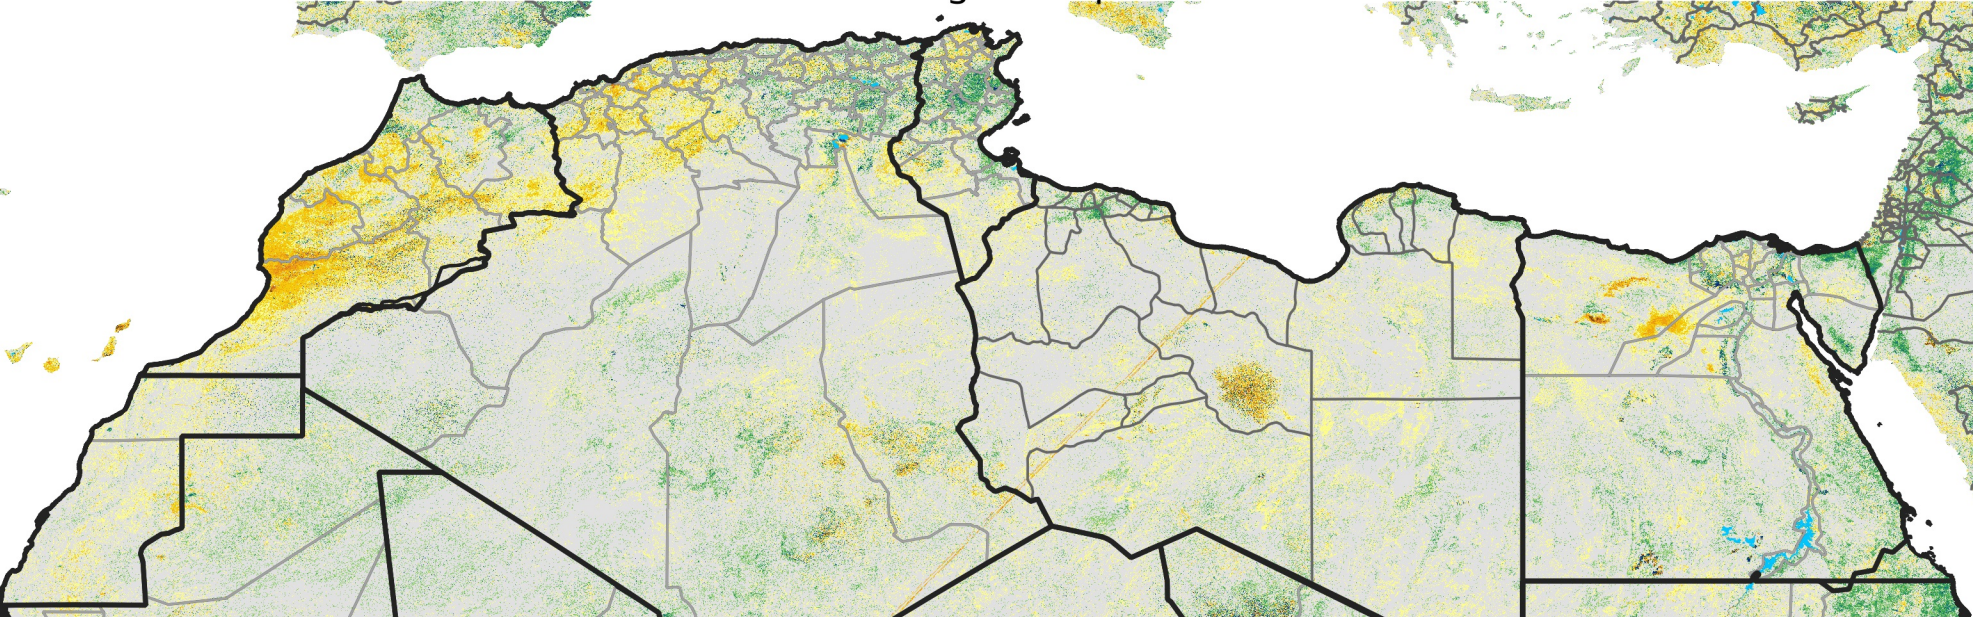

North Africa Percent of Mean NDVI

2020 / Mean (2012 - 2021)
Period 49 / Aug 26 - Sep 05, 2020

Percent of Normal