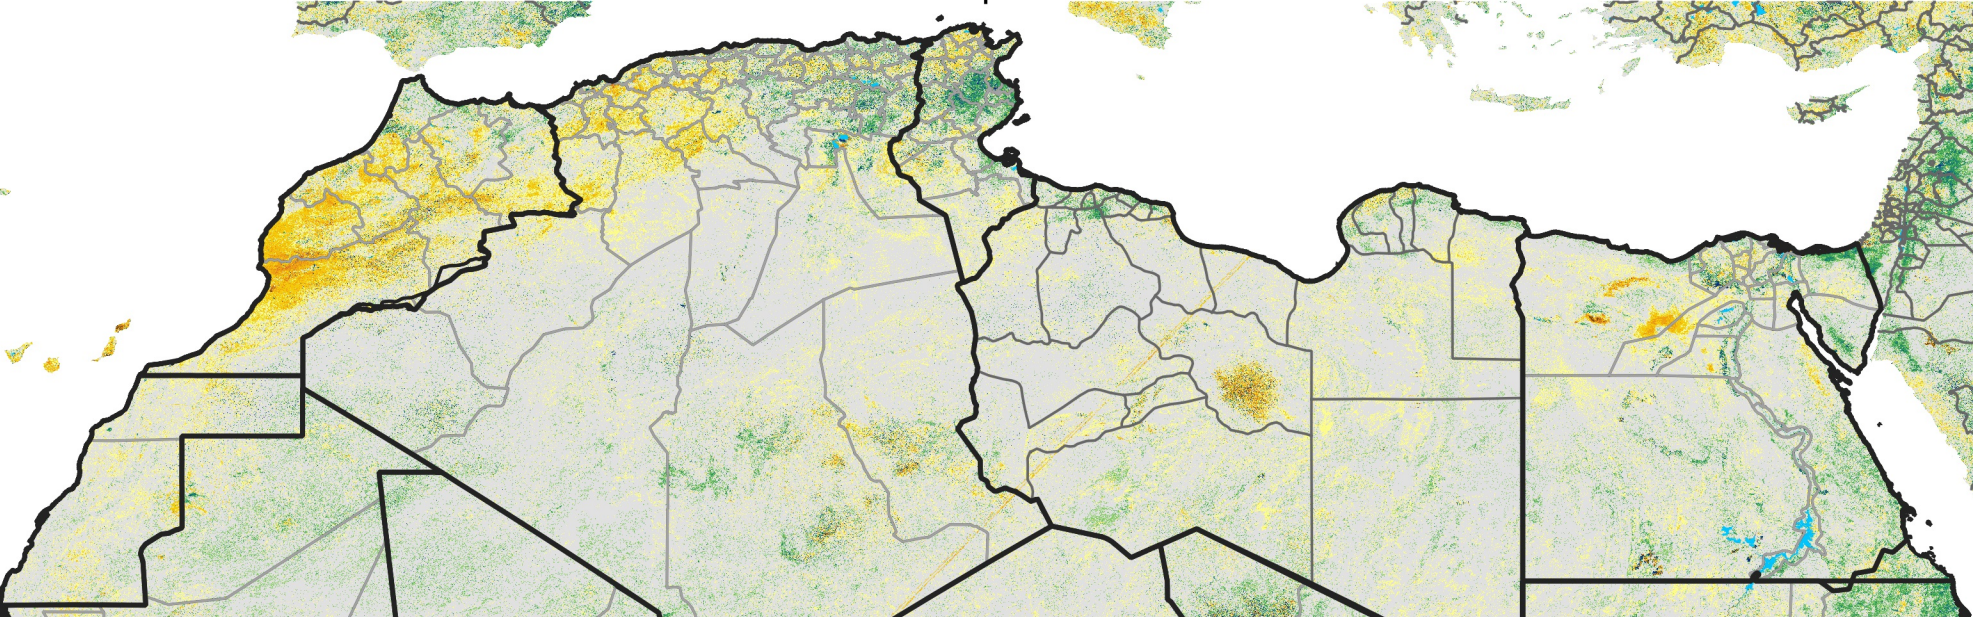

North Africa Percent of Mean NDVI

2020 / Mean (2012 - 2021)
Period 50 / Sep 01 - 10, 2020

Percent of Normal