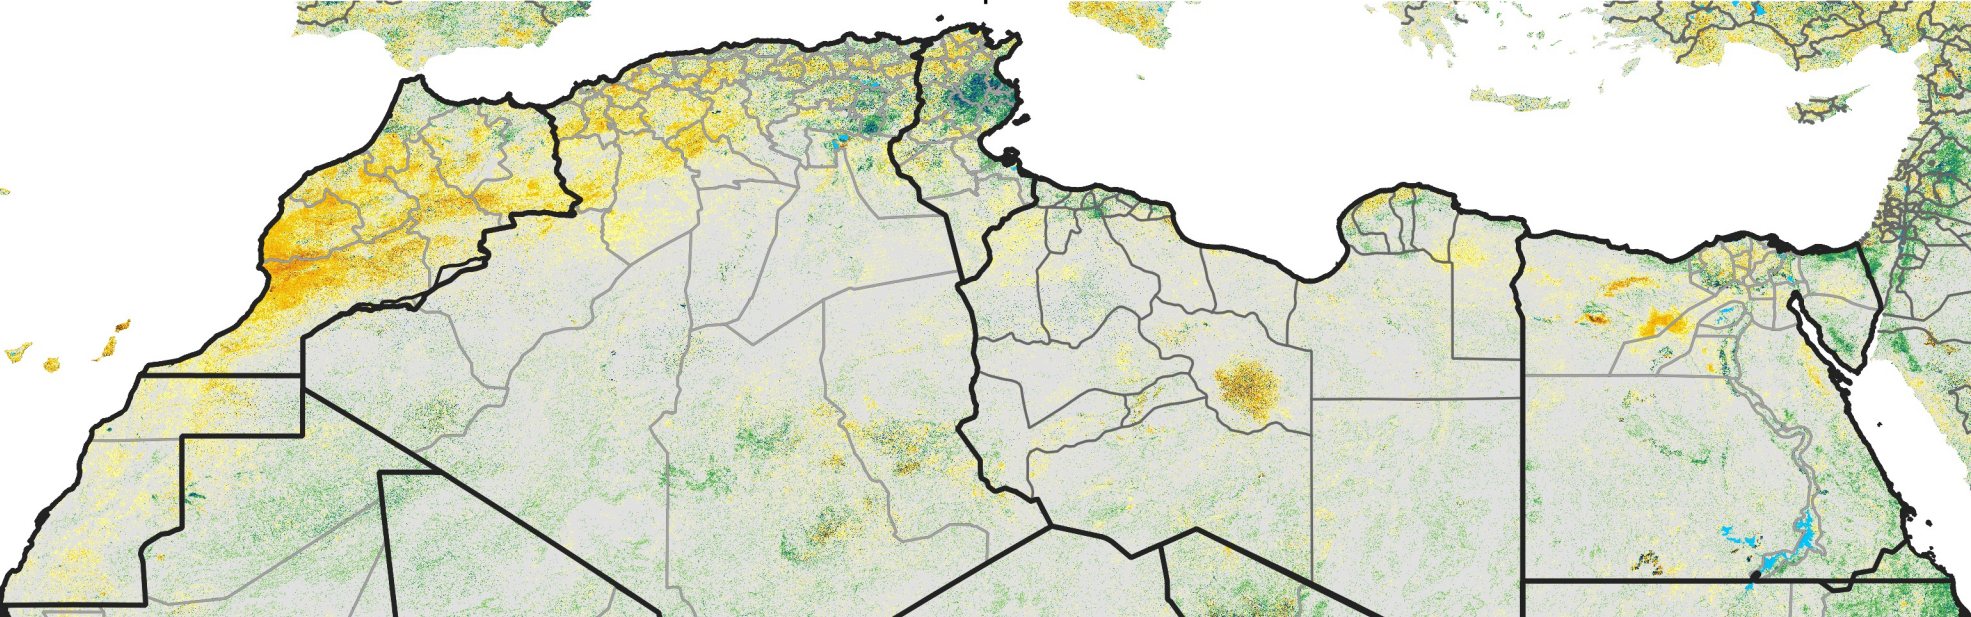

# North Africa Percent of Mean NDVI

2020 / Mean (2012 - 2021)  
Period 52 / Sep 11 - 20, 2020