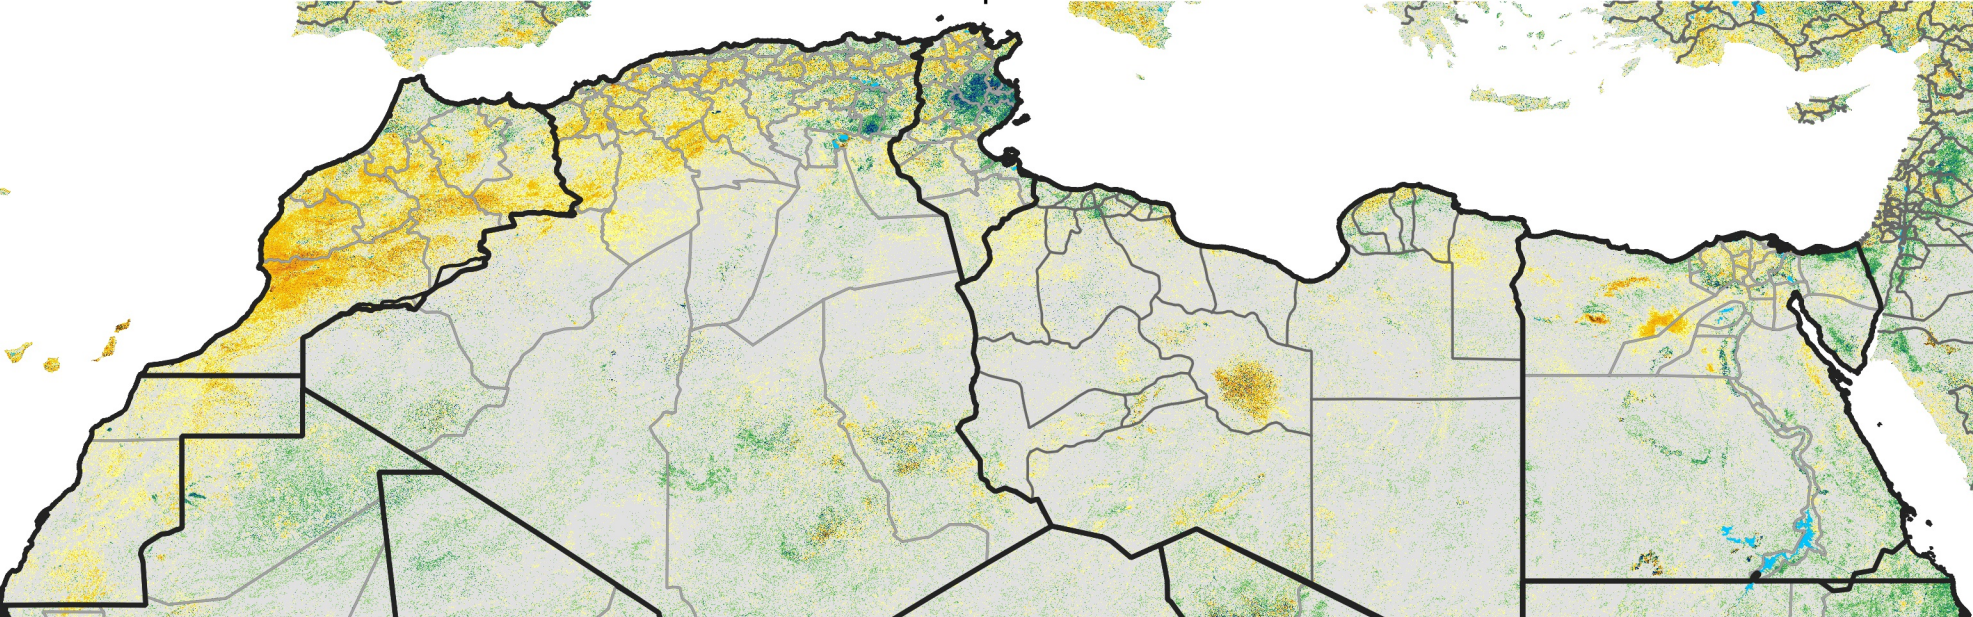

North Africa Percent of Mean NDVI

2020 / Mean (2012 - 2021)
Period 53 / Sep 16 - 25, 2020

Percent of Normal