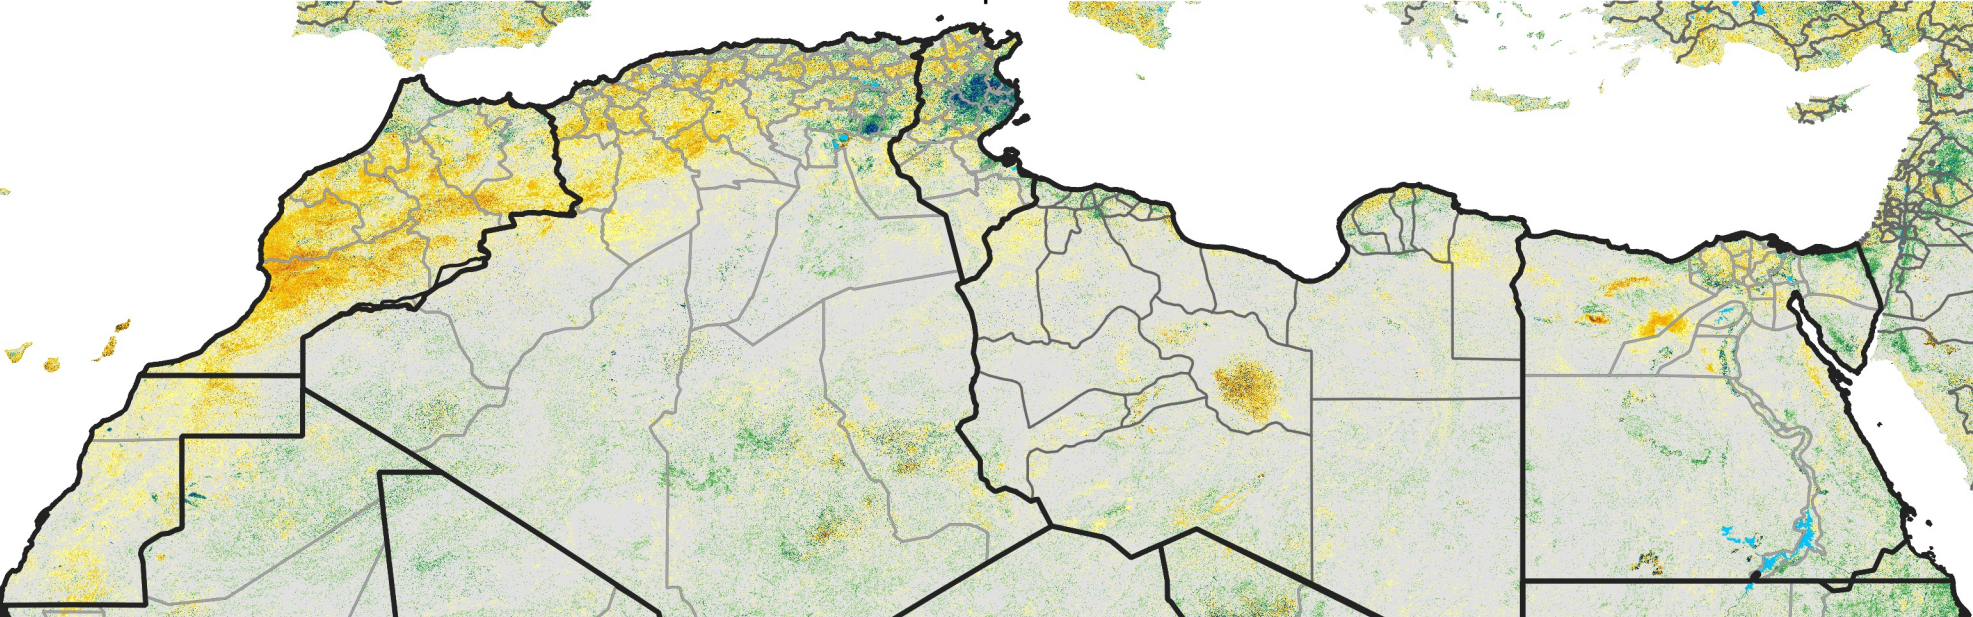

North Africa Percent of Mean NDVI

2020 / Mean (2012 - 2021)
Period 54 / Sep 21 - 30, 2020

Percent of Normal