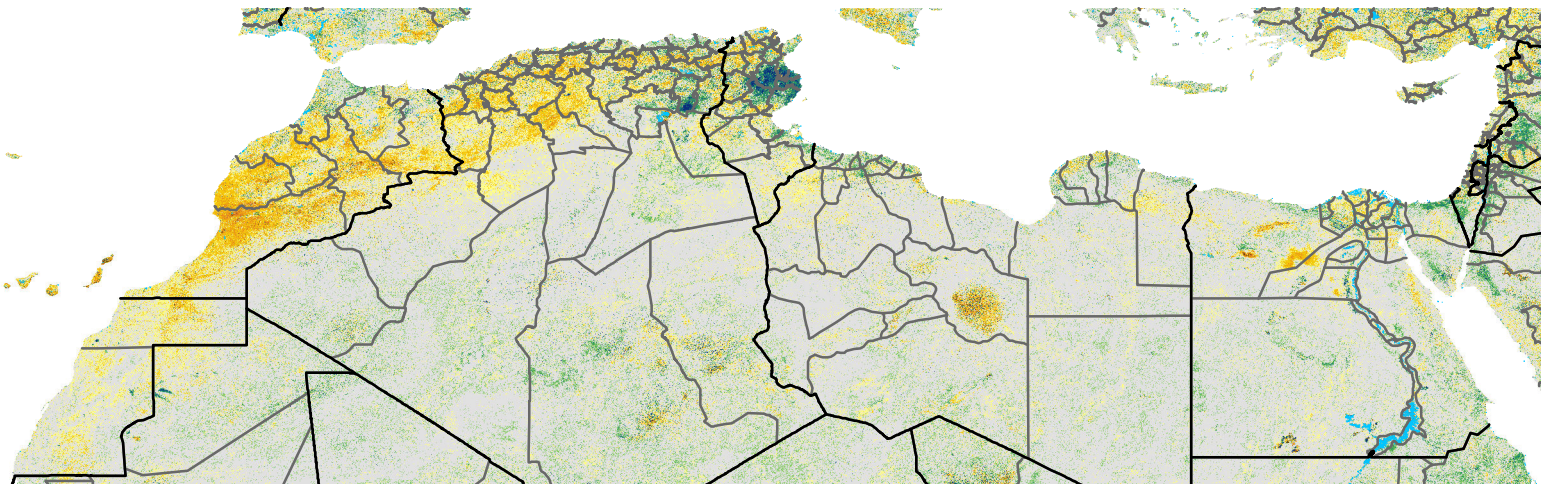

North Africa Percent of Mean NDVI

Period 55 / Sep 26 - Oct 05, 2020

Percent of Normal