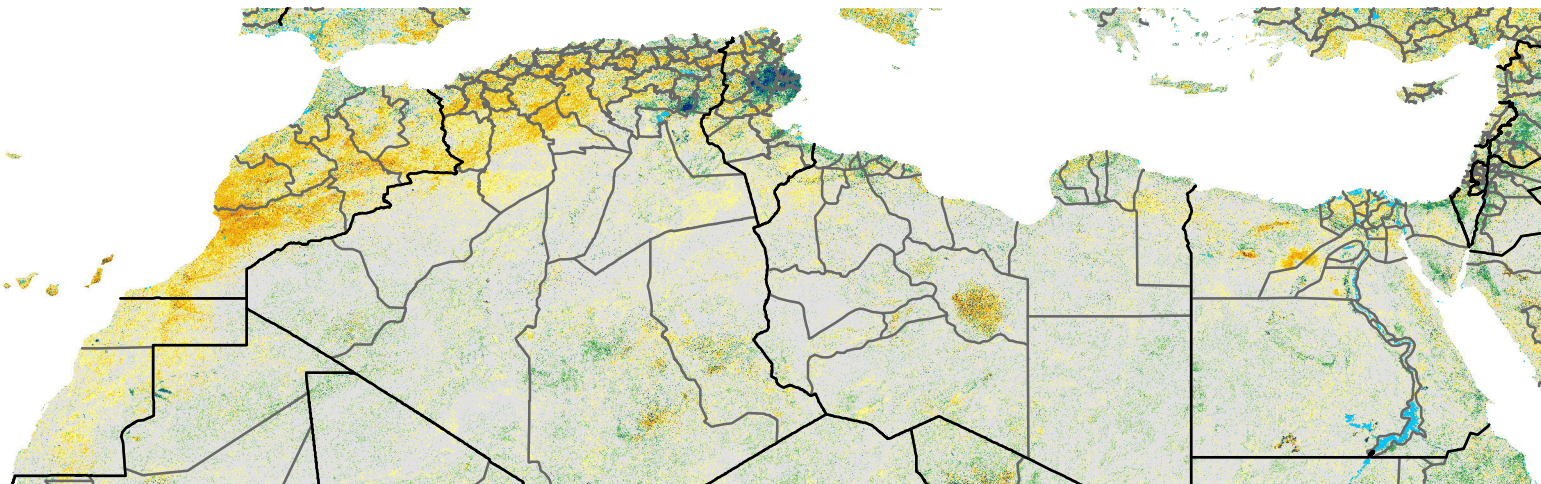

# North Africa Percent of Mean NDVI

Period 56 / Oct 01 - 10, 2020