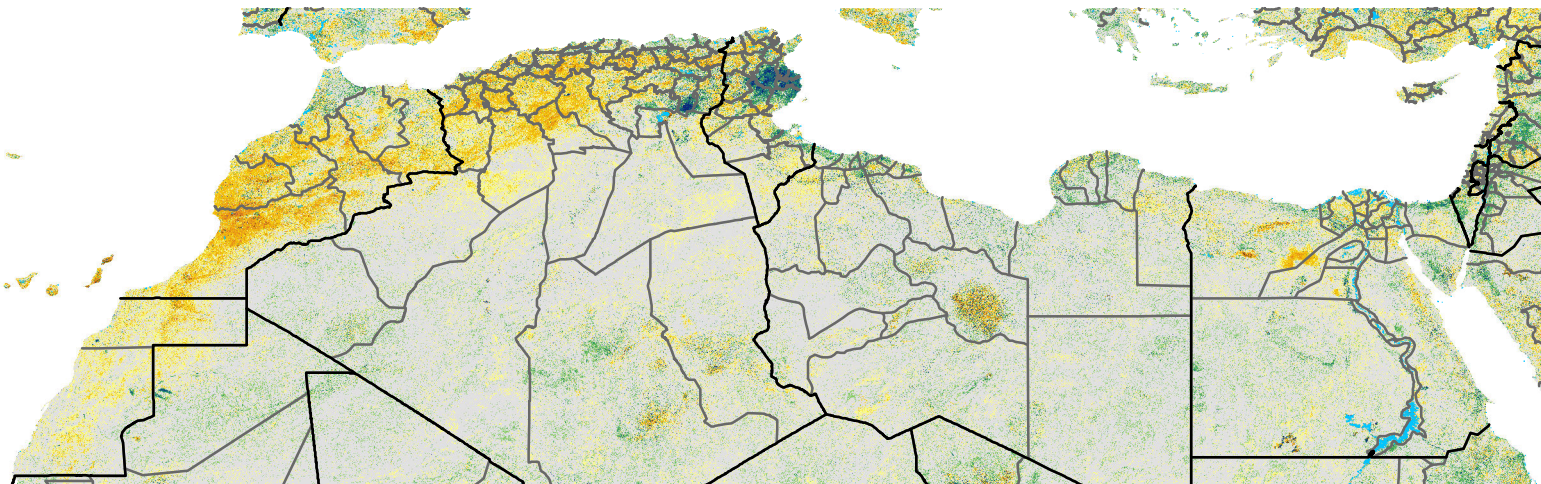

# North Africa Percent of Mean NDVI

Period 57 / Oct 06 - 15, 2020