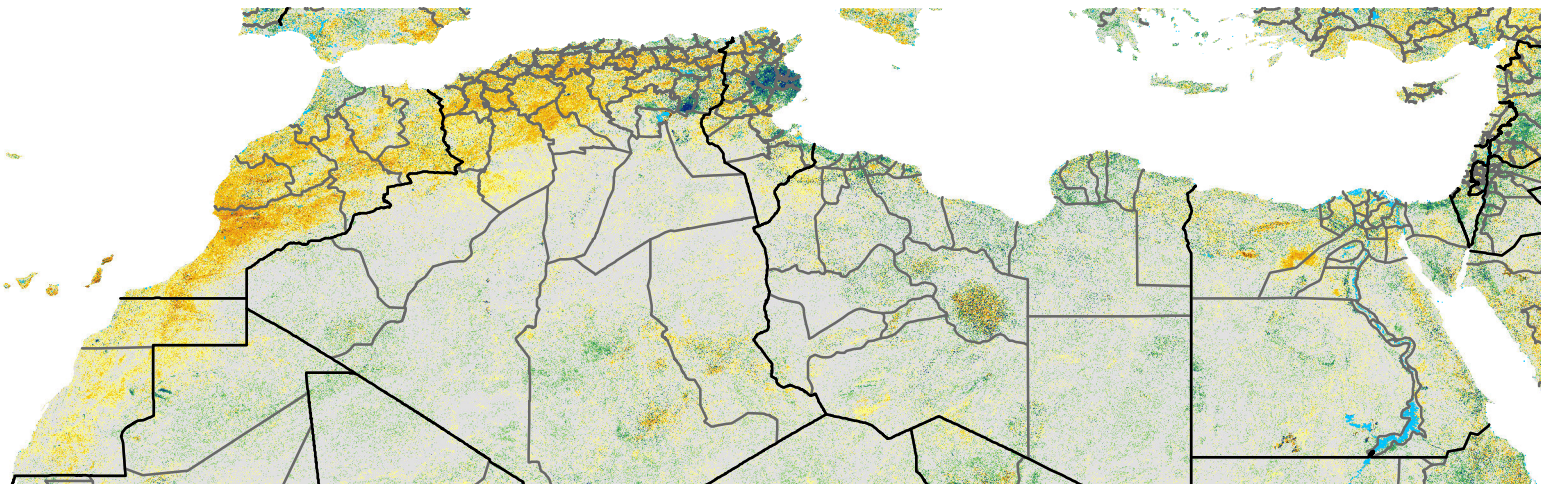

North Africa Percent of Mean NDVI

Period 58 / Oct 11 - 20, 2020

Percent of Normal