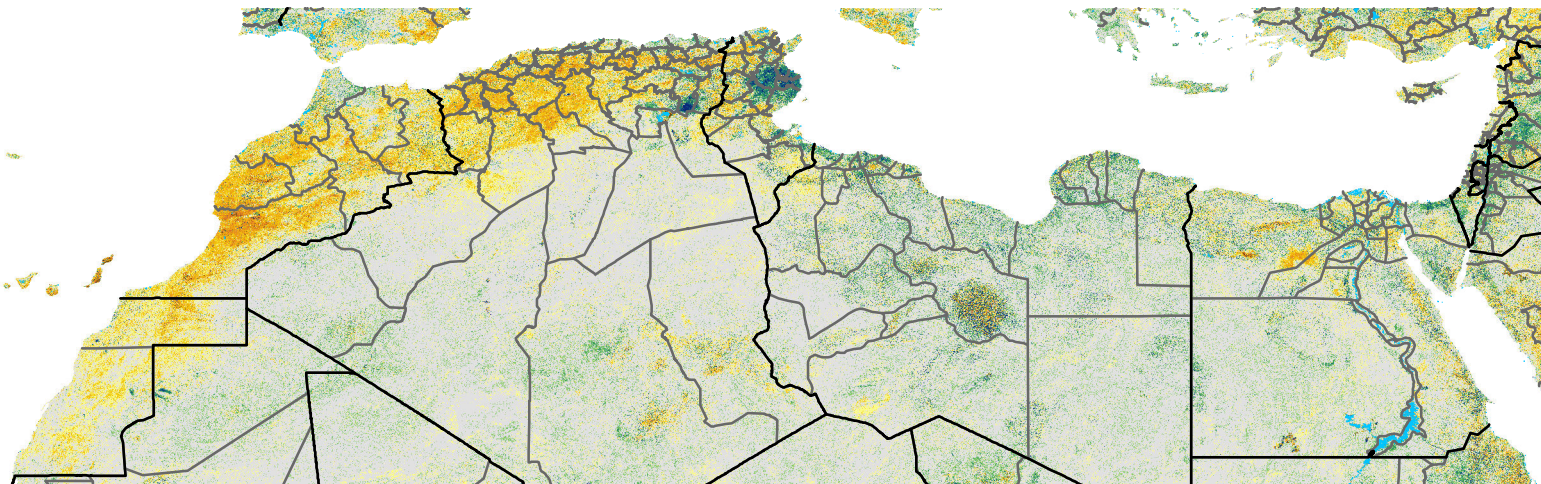

# North Africa Percent of Mean NDVI

Period 59 / Oct 16 - 25, 2020