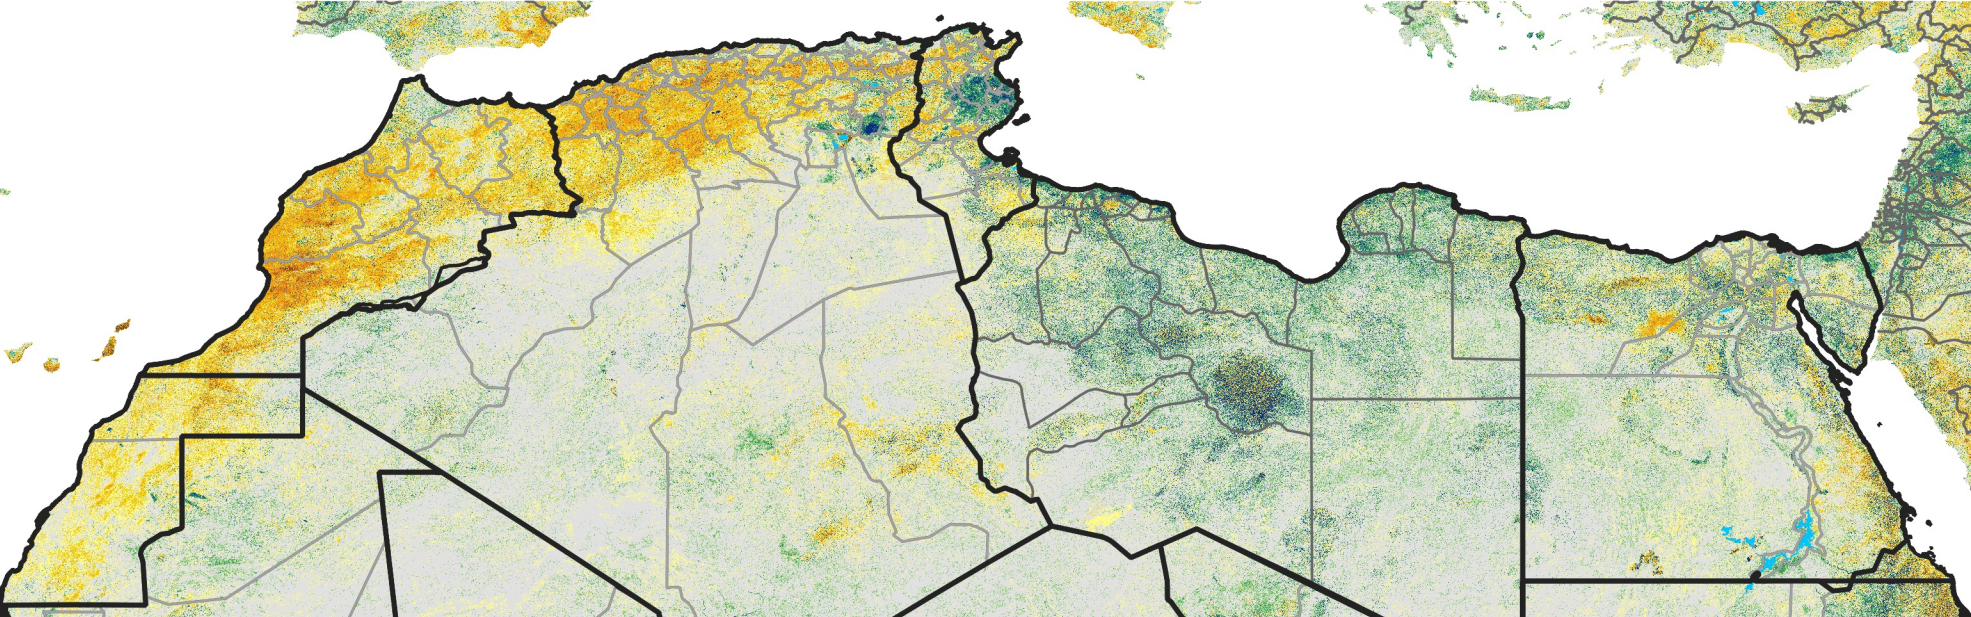

North Africa Percent of Mean NDVI

2020 / Mean (2012 - 2021)
Period 61 / Oct 26 - Nov 05, 2020

Percent of Normal