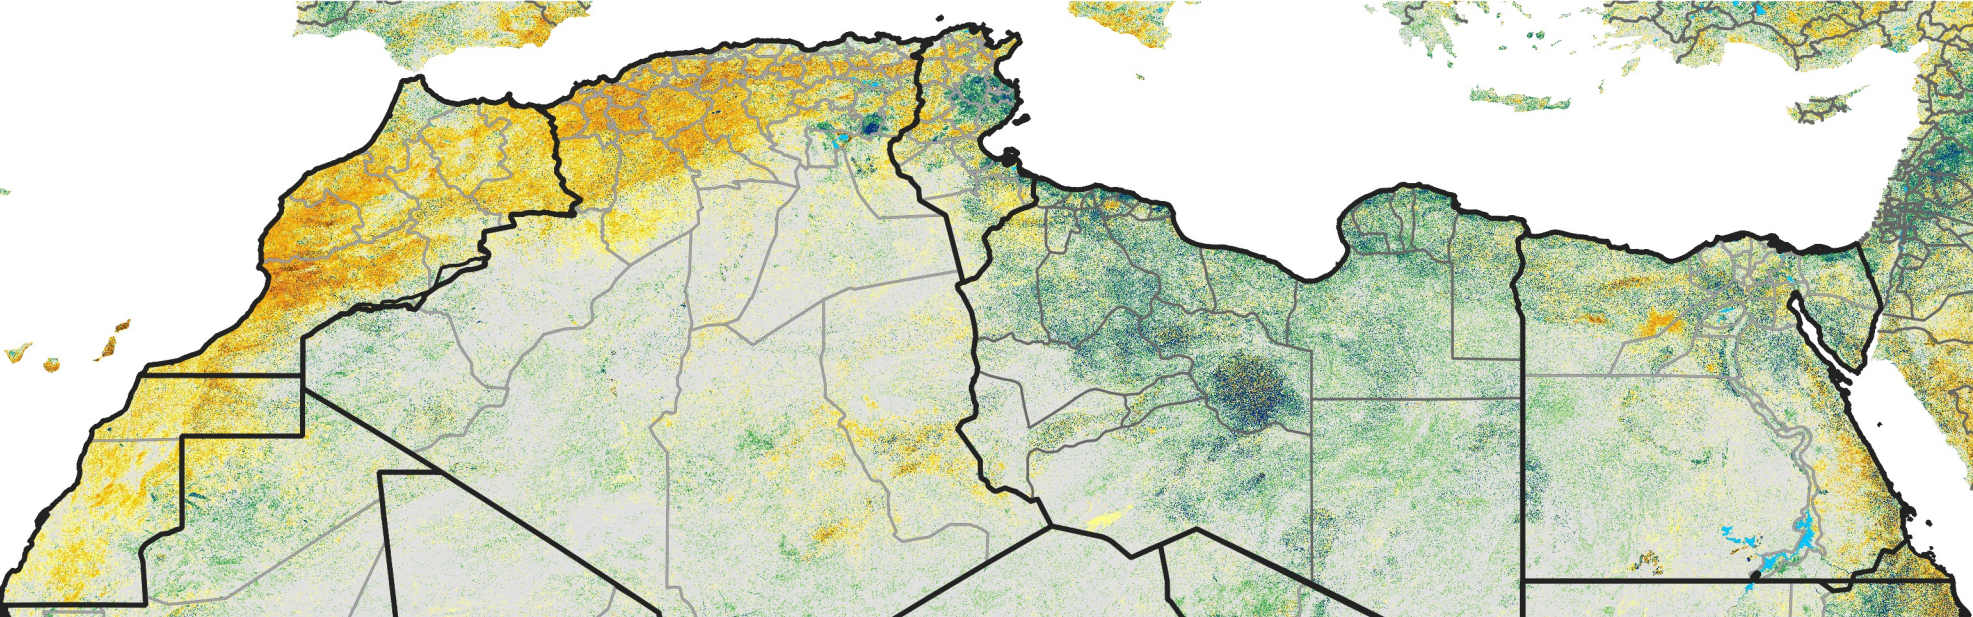

North Africa Percent of Mean NDVI

2020 / Mean (2012 - 2021)
Period 62 / Nov 01 - 10, 2020

Percent of Normal