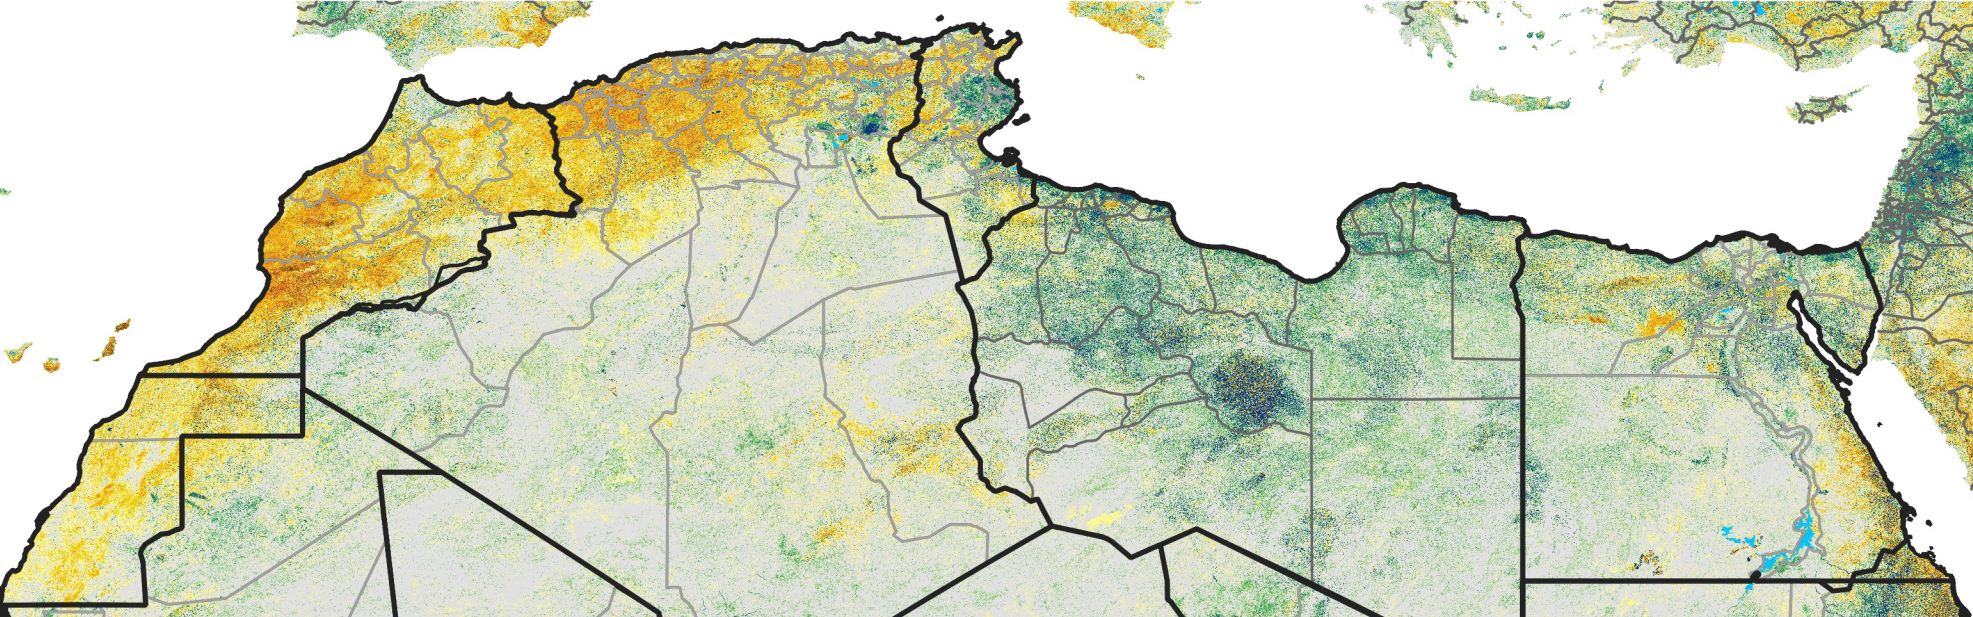

# North Africa Percent of Mean NDVI

2020 / Mean (2012 - 2021)  
Period 63 / Nov 06 - 15, 2020