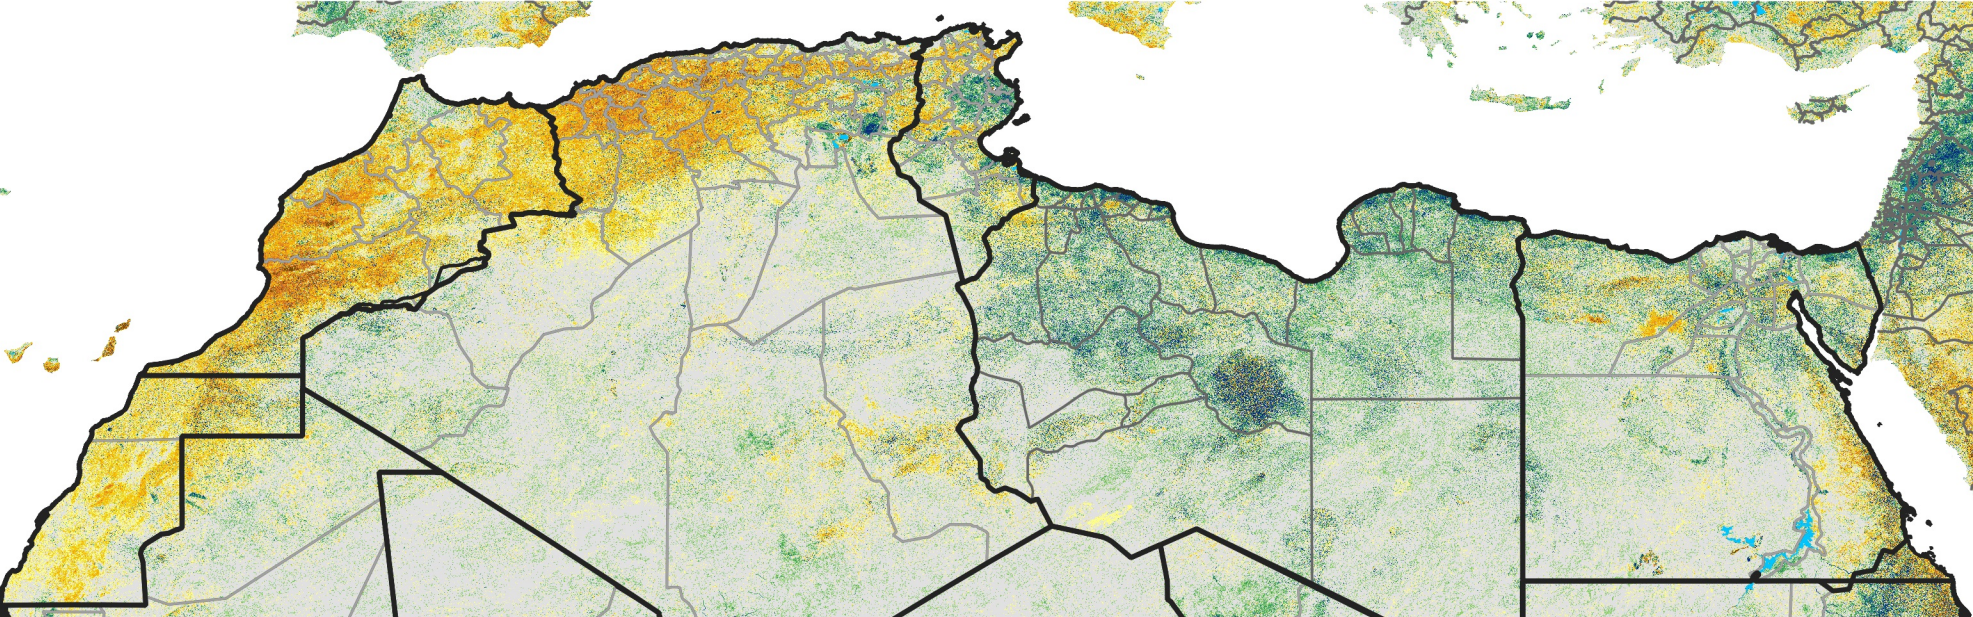

North Africa Percent of Mean NDVI

2020 / Mean (2012 - 2021)
Period 64 / Nov 11 - 20, 2020

Percent of Normal