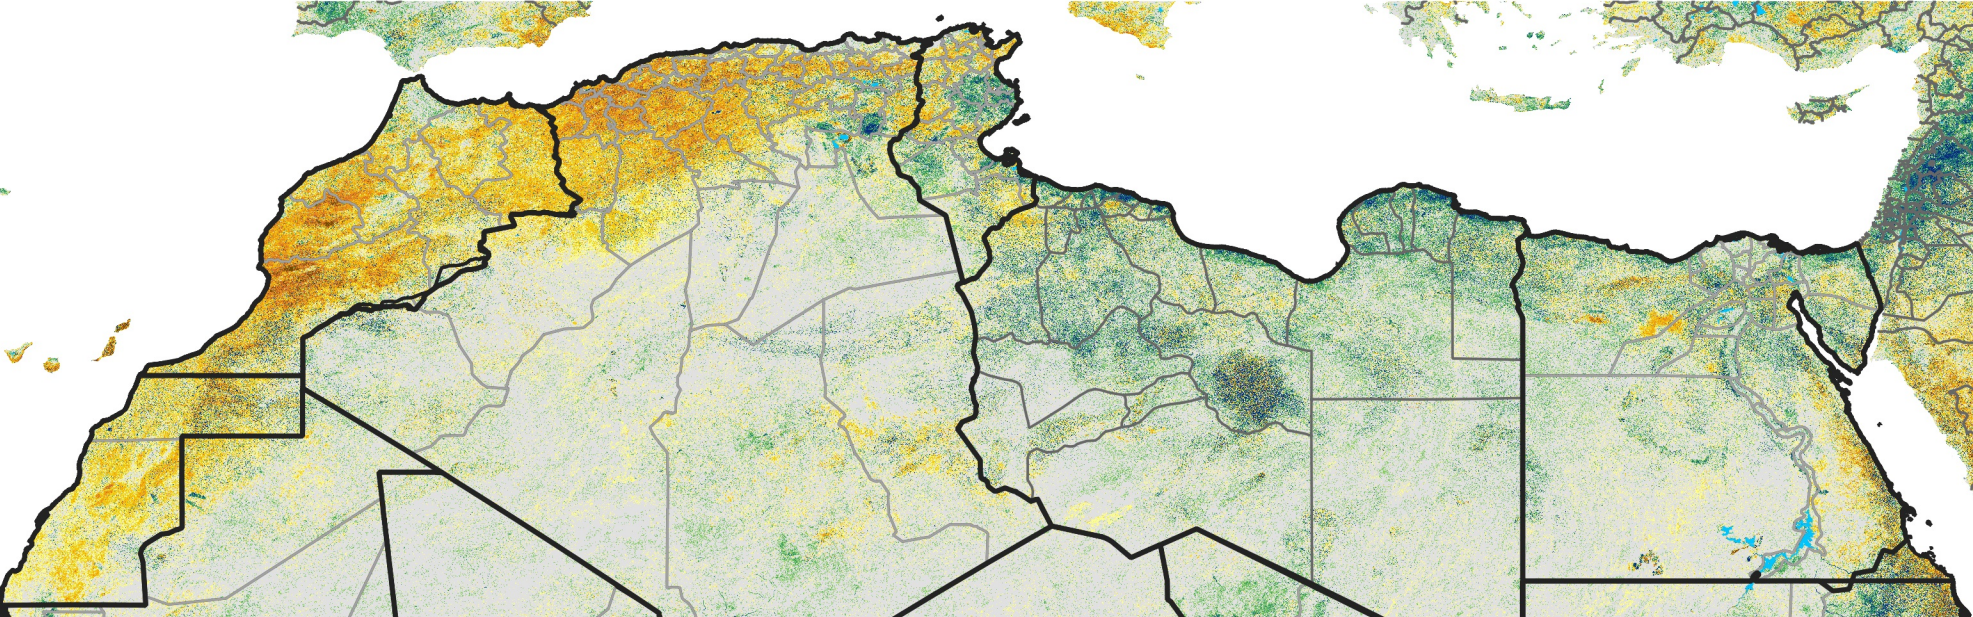

North Africa Percent of Mean NDVI

2020 / Mean (2012 - 2021)
Period 65 / Nov 16 - 25, 2020

Percent of Normal