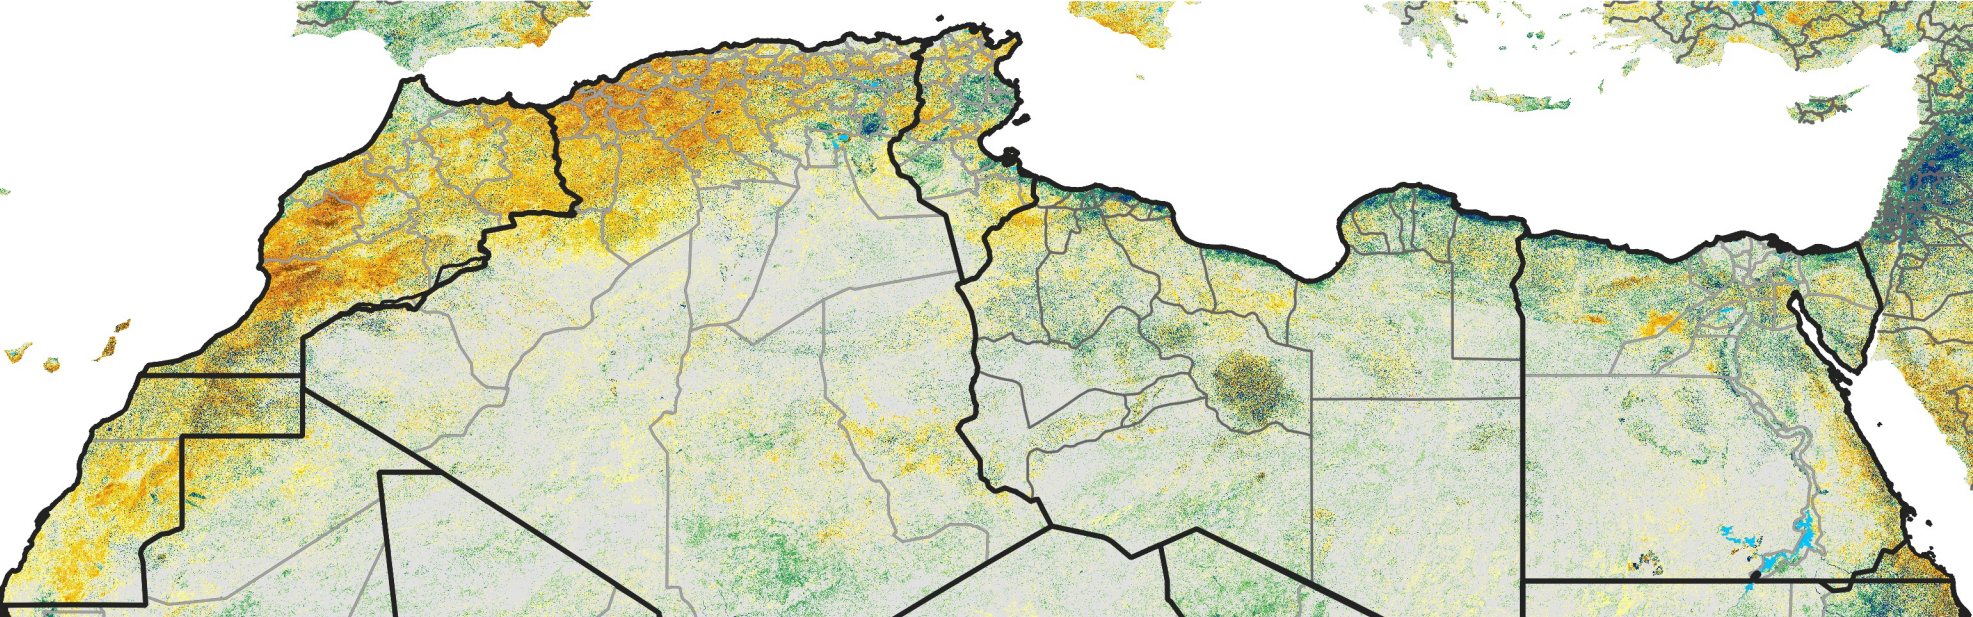

North Africa Percent of Mean NDVI

2020 / Mean (2012 - 2021)
Period 67 / Nov 26 - Dec 05, 2020

Percent of Normal