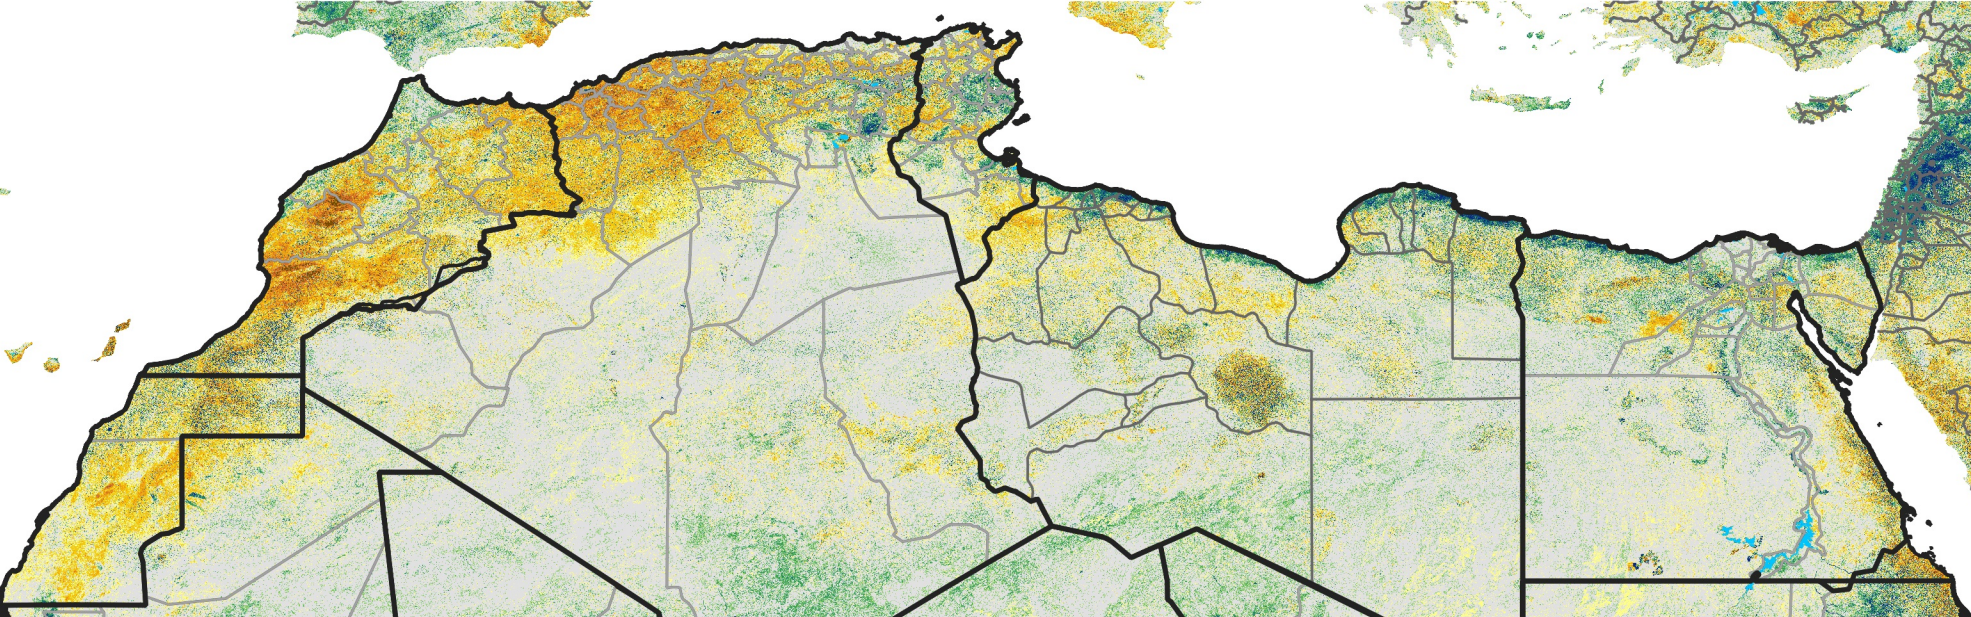

North Africa Percent of Mean NDVI

2020 / Mean (2012 - 2021)
Period 68 / Dec 01 - 10, 2020

Percent of Normal