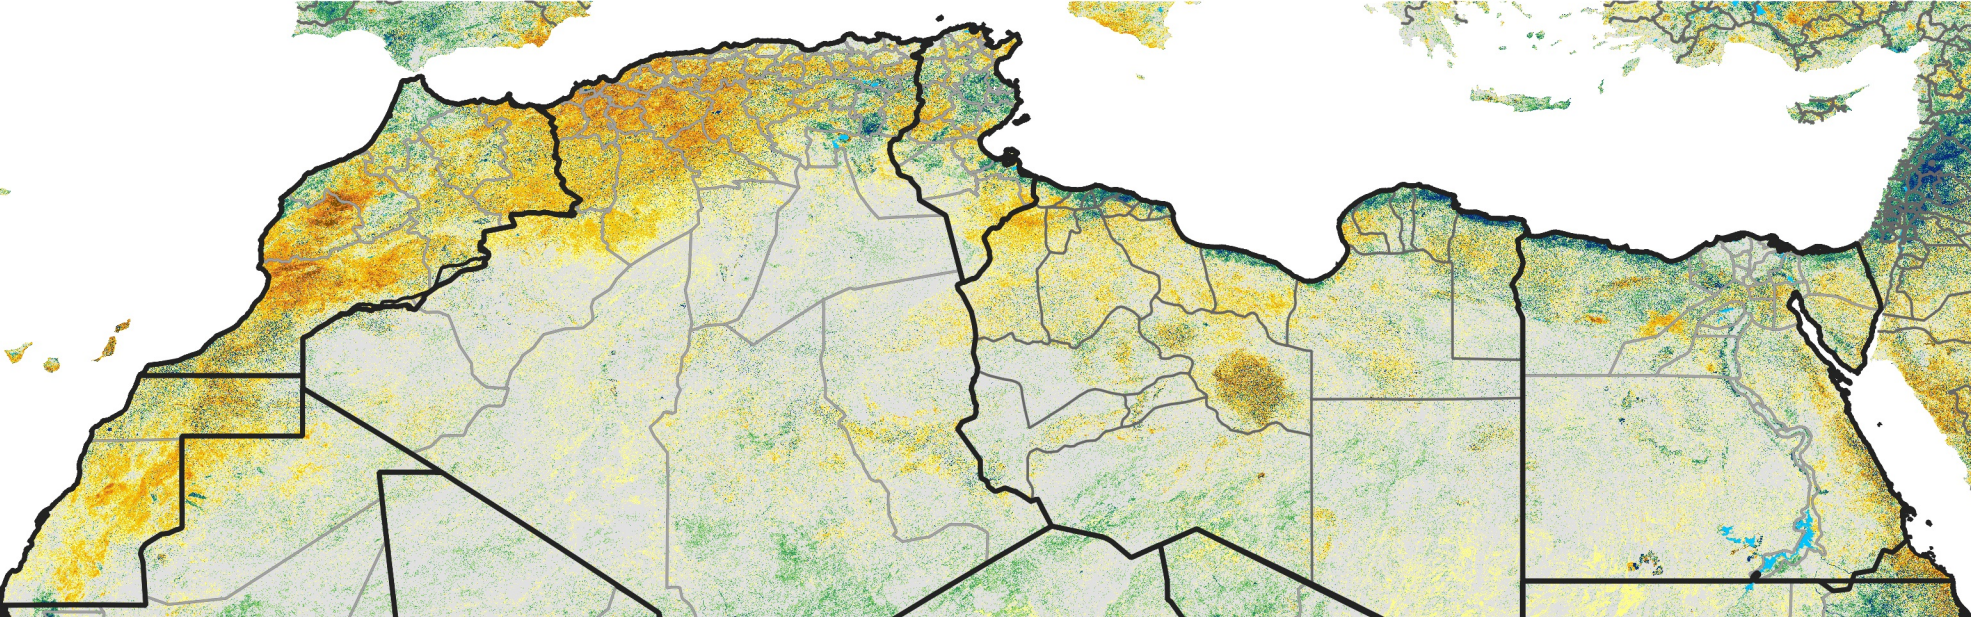

North Africa Percent of Mean NDVI

2020 / Mean (2012 - 2021)
Period 69 / Dec 06 - 15, 2020

Percent of Normal