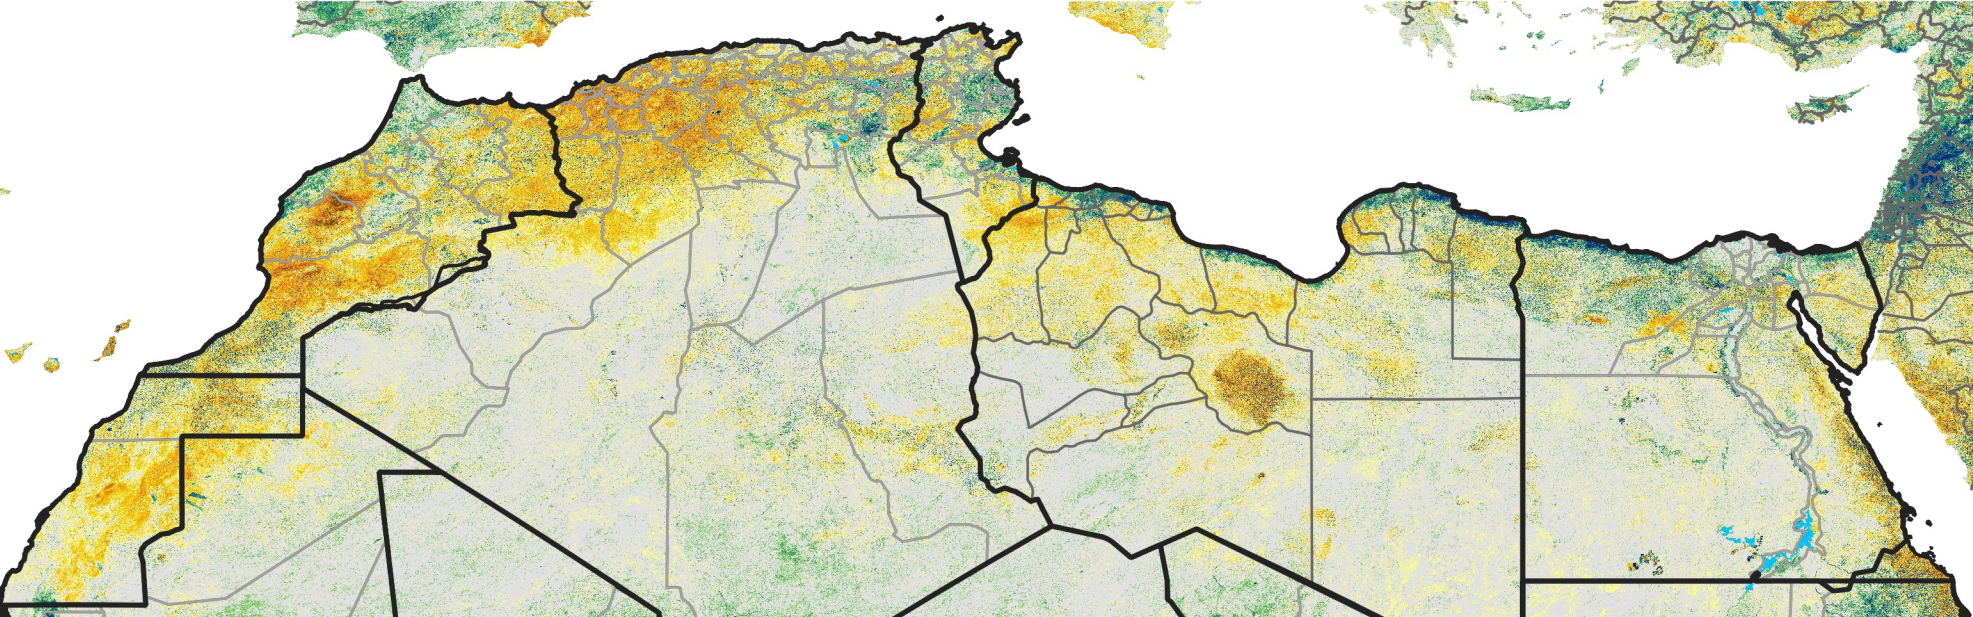

North Africa Percent of Mean NDVI

2020 / Mean (2012 - 2021)
Period 70 / Dec 11 - 20, 2020

Percent of Normal