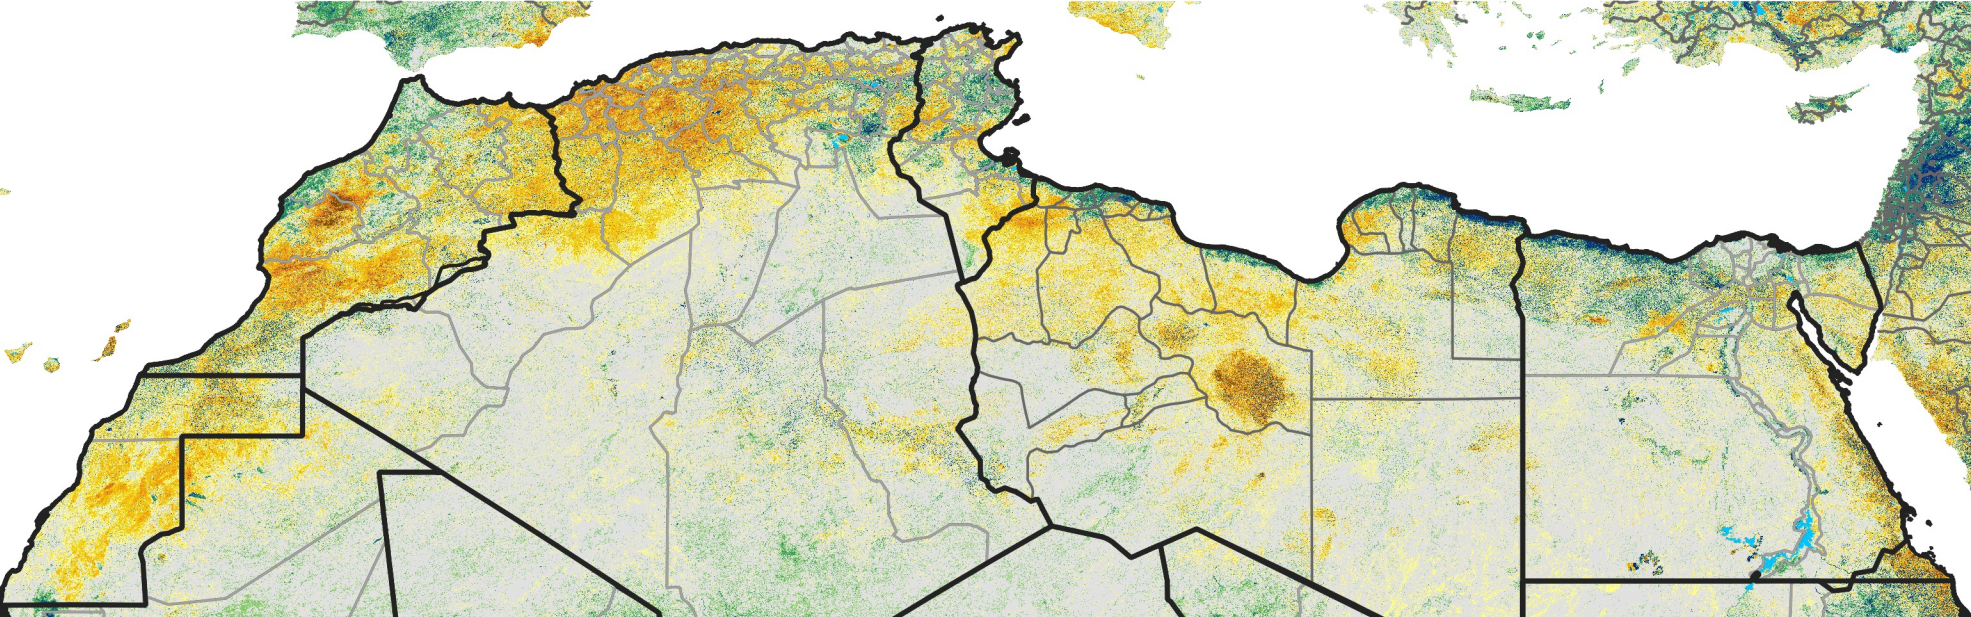

North Africa Percent of Mean NDVI

2020 / Mean (2012 - 2021)
Period 71 / Dec 16 - 25, 2020

Percent of Normal