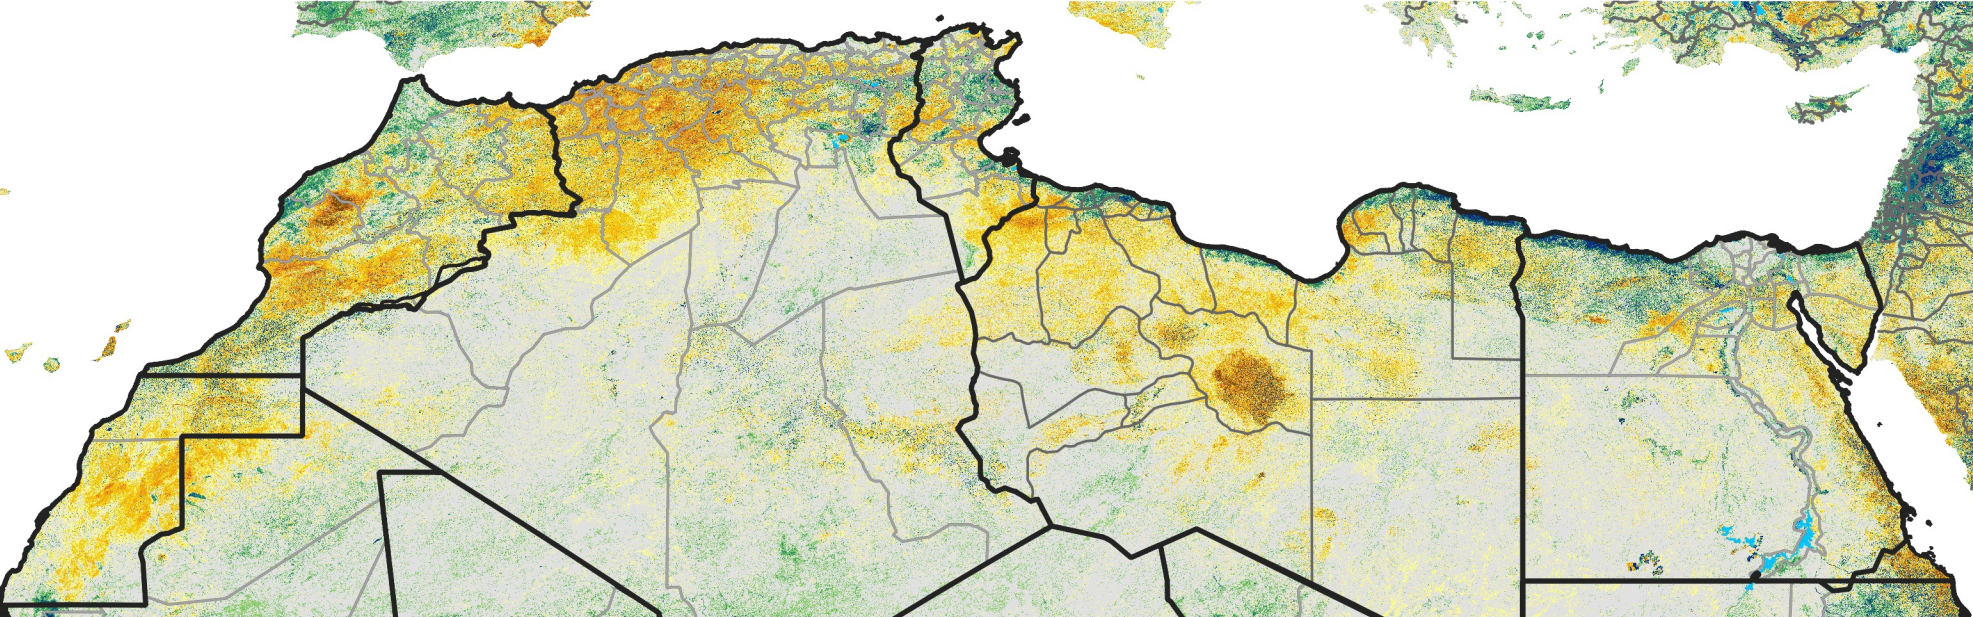

North Africa Percent of Mean NDVI

2020 / Mean (2012 - 2021)
Period 72 / Dec 21 - 31, 2020

Percent of Normal