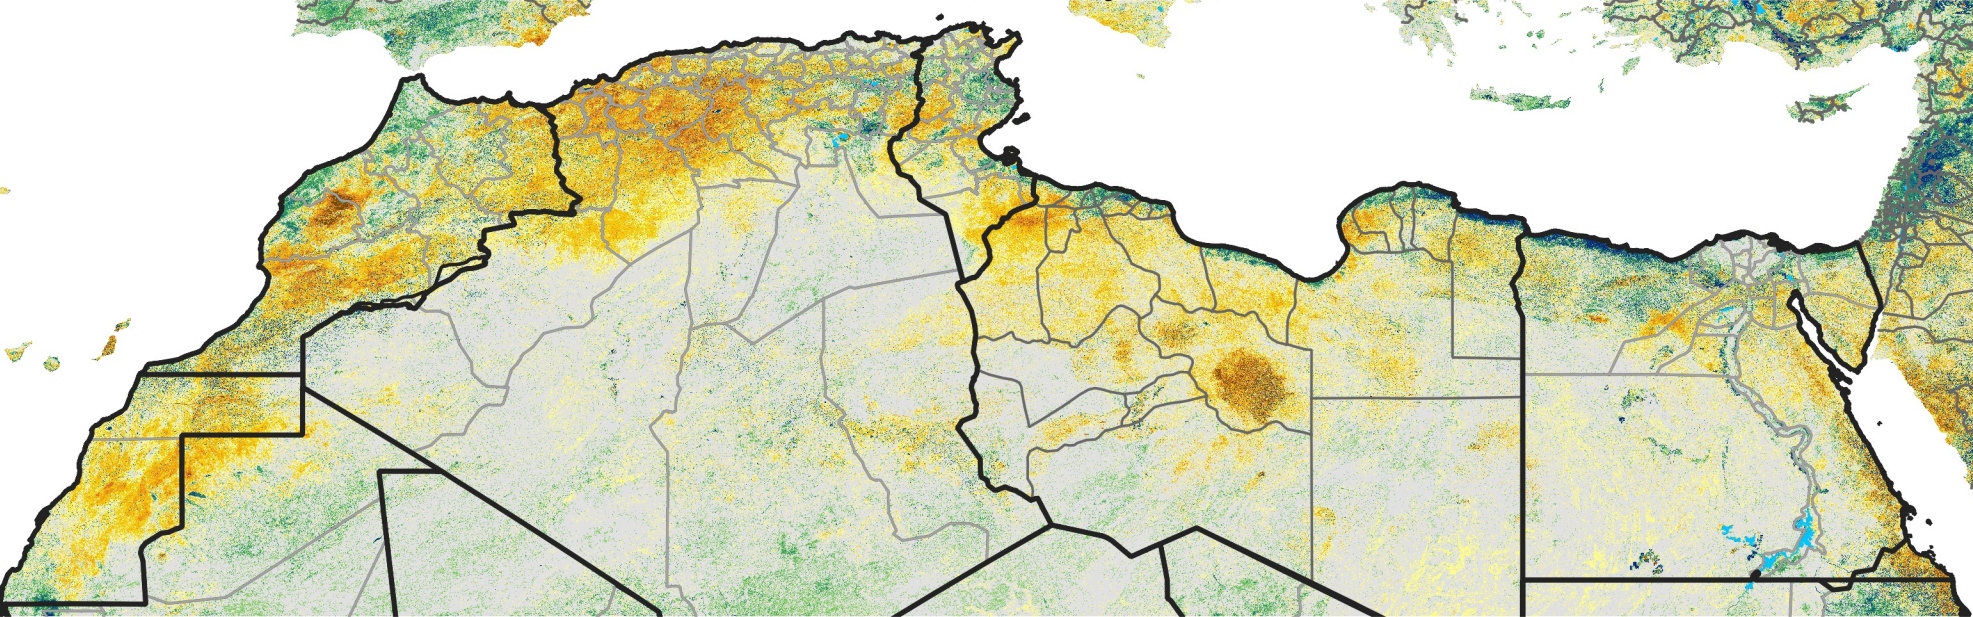

North Africa Percent of Mean NDVI

2021 / Mean (2012 - 2021)
Period 01 / Dec 26, 2020 - Jan 05, 2021

Percent of Normal