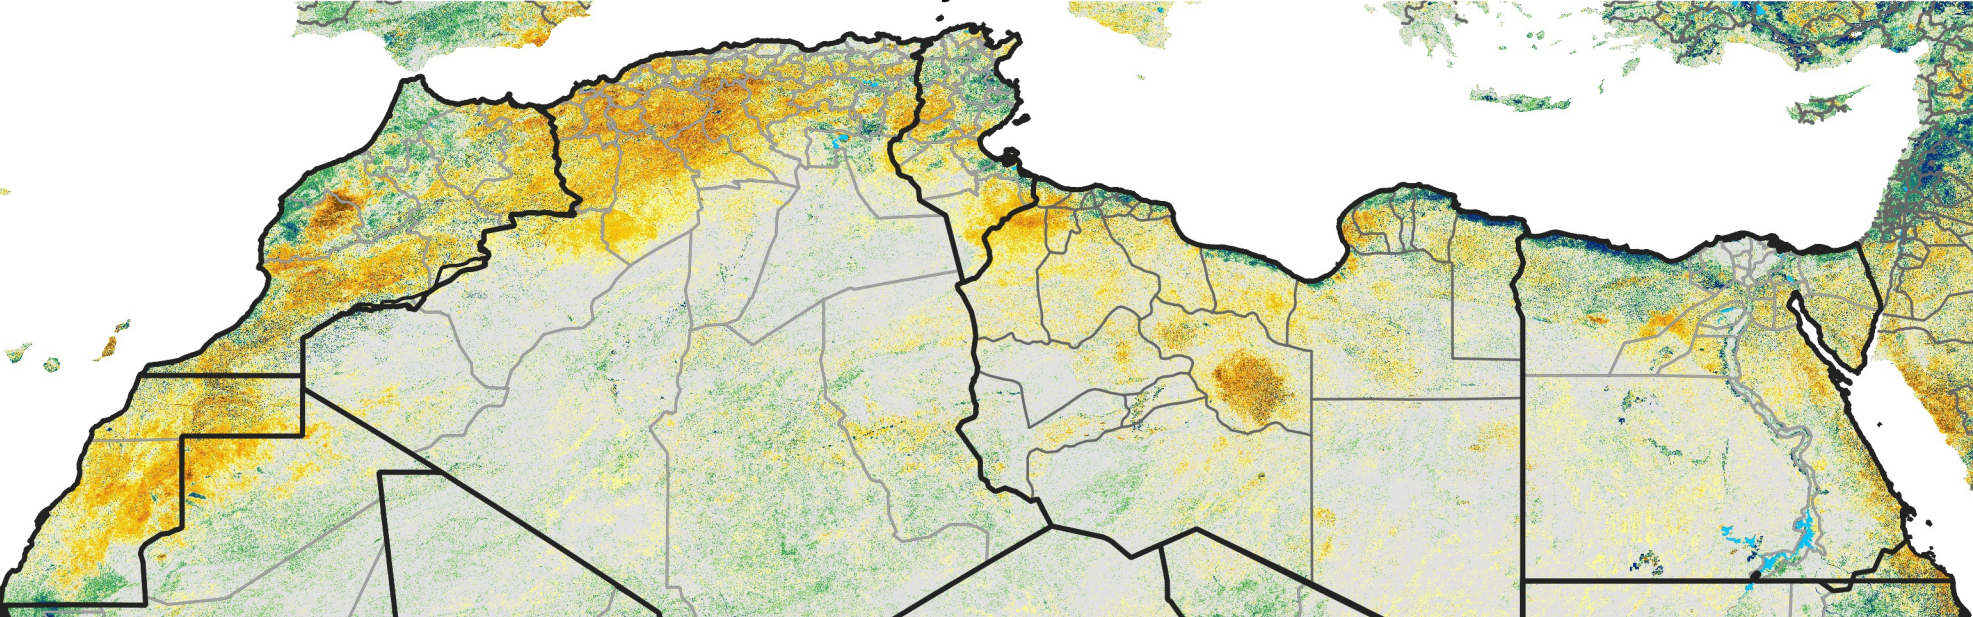

North Africa Percent of Mean NDVI

2021 / Mean (2012 - 2021)

Period 03 / Jan 06 - 15, 2021

Percent of Normal